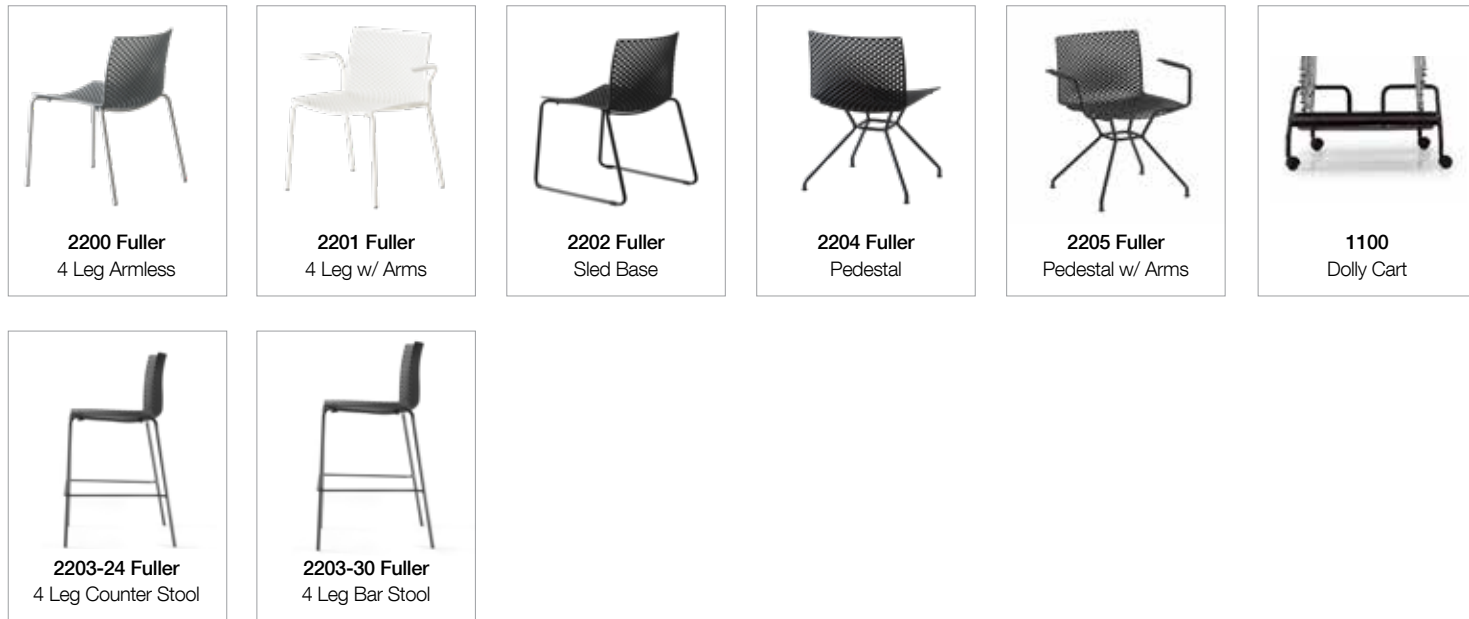

Armless Chair - stackable

$489 List

Accessories:

Dolly Cart 1100
$411 List

Black steel frame with
casters. 12 high on dolly.