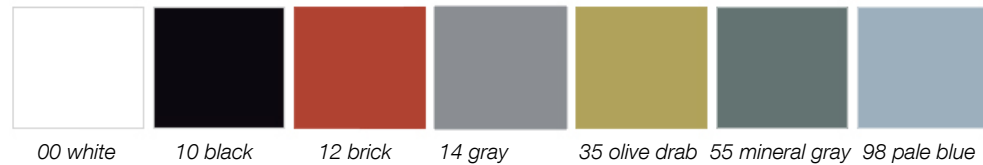

**2193 Artesia Sled Base Barstool**

Dimensions:

21.25" W x 17.00" D x 44.00" H  
 Seat Ht 29.50"

**Frame:**

Wire steel frame in polished chrome, or painted in 00 white, 10 black, 12 brick, 14 gray, 35 olive drab, 55 mineral gray, 98 pale blue. Chairs may be ordered with seats and frame colors matching, or with contrasting seats and frames. Custom colors available for large projects. Seat pan for stacking is standard. Black frames have black glides, all other frames have neutral glides.

**Seat Shell:**

Technopolymer shell in 00 white, 10 black, 12 brick, 14 gray, 35 olive drab, 55 mineral gray, 98 pale blue.

Technopolymer is an injection molded polymer - durable, impact resistant, non-toxic, color-core material. Highly resistant to abrasion, heat, and structural stress. Anti-static, anti-UV, fully recyclable, and made from post consumption materials.