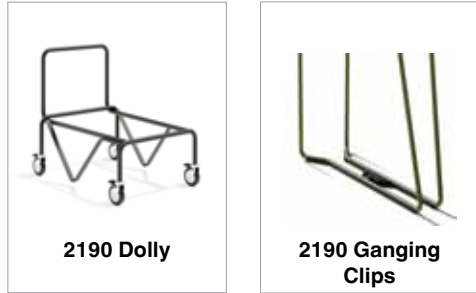

Artesia 2193 Sled Base Stacking Barstool

Techno-polymer shell with no upholstery:

Chrome, Black, or White Frame
$ 593 List

Colored Frame
$ 640 List

Seat Upholstery:

Please select narrow upholstery for stacking or standard upholstery if chairs will not be stacked. Standard upholstery offers larger seat coverage. See page 6 for details.

	COM	COL	Gr3	Gr4	Gr5	Gr6	Gr7	Gr8	Gr9
Chr/Blk/Wht	733	806	756	768	780	791	809	826	845
Colored Frame	780	858	803	815	827	838	856	873	892