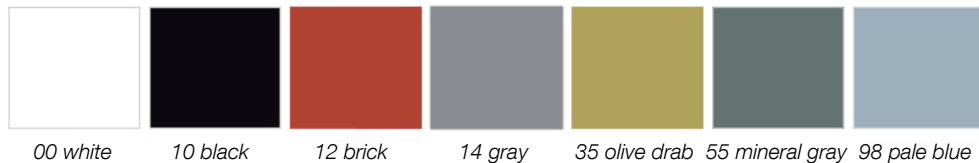

2191 Artesia Sled Base Chair

Dimensions:

22.00" W x 20.00" D x 32.25" H
 Seat Ht 17.75" / Arm Ht 26.00"

Frame:

Wire steel frame in polished chrome, or painted in 10 black. Chairs may be ordered with seats and frame colors matching, or with contrasting seats and frames. Custom colors available for large projects. Seat pan for stacking is standard. Black frames have black glides, all other frames have neutral glides. Ganging glides are an available upgrade. See pricing section.

Seat Shell:

Technopolymer shell in 00 white, 10 black, 12 brick, 14 gray, 35 olive drab, 55 mineral gray, 98 pale blue.

Technopolymer is an injection molded polymer - durable, impact resistant, non-toxic, color-core material. Highly resistant to abrasion, heat, and structural stress. Anti-static, anti-UV, fully recyclable, and made from post consumption materials.