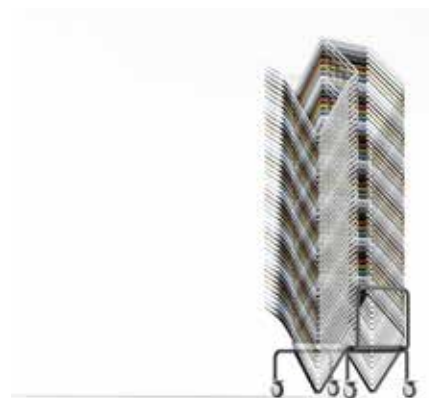

2191 Artesia Sled Base Chair

Dimensions:

22.00" W x 20.00" D x 32.25" H
 Seat Ht 17.75" / Arm Ht 26.00"

Frame:

Wire steel frame in polished chrome, or painted in 10 black. Chairs may be ordered with seats and frame colors matching, or with contrasting seats and frames. Custom colors available for large projects. Seat pan for stacking is standard. Black frames have black glides, all other frames have neutral glides. Ganging glides are an available upgrade. See pricing section.

Seat Shell:

Technopolymer shell in 00 white, 10 black, 12 brick, 14 gray, 35 olive drab, 55 mineral gray, 98 pale blue.

Technopolymer is an injection molded polymer - durable, impact resistant, non-toxic, color-core material. Highly resistant to abrasion, heat, and structural stress. Anti-static, anti-UV, fully recyclable, and made from post consumption materials.

Stackability:

Stackable 20 pcs on ground, 50 on dolly.
 82.75" total stacked height on dolly.
 Dolly has lockable, heavy duty casters and a handle for easy transport.

Upholstery Options:

standard width / narrow width