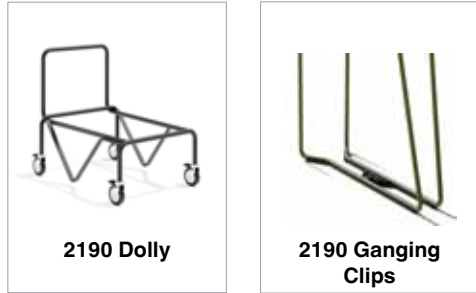

2190 Sled Base Armless

2191 Sled Base with Arms

2190 Dolly

2190 Ganging Clips