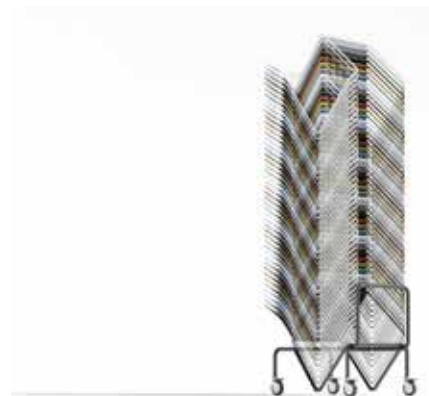

2190 Artesia Sled Base Chair

Dimensions:

21.25" W x 20.00" D x 32.25" H / Seat Ht 17.75"

Frame:

Wire steel frame in polished chrome, or painted in 00 white, 10 black, 12 brick, 14 gray, 35 olive drab, 55 mineral gray, 98 pale blue. Chairs may be ordered with seats and frame colors matching, or with contrasting seats and frames. Custom colors available for large projects. Seat pan for stacking is standard. Black frames have black glides, all other frames have neutral glides. Ganging glides are an available upgrade. See pricing section.

Seat Shell:

Technopolymer shell in 00 white, 10 black, 12 brick, 14 gray, 35 olive drab, 55 mineral gray, 98 pale blue.

Technopolymer is an injection molded polymer - durable, impact resistant, non-toxic, color-core material. Highly resistant to abrasion, heat, and structural stress. Anti-static, anti-UV, fully recyclable, and made from post consumption materials.

Stackability:

Stackable 20 pcs on ground, 50 on dolly. 82.75" total stacked height on dolly. Dolly has lockable, heavy duty casters and a handle for easy transport.

Upholstery Options:

standard width / narrow width