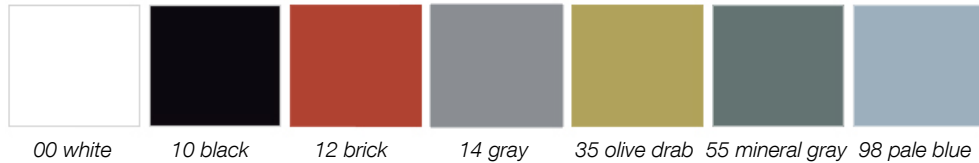

2190 Artesia Sled Base Chair

Dimensions:

21.25" W x 20.00" D x 32.25" H / Seat Ht 17.75"

Frame:

Wire steel frame in polished chrome, or painted in 00 white, 10 black, 12 brick, 14 gray, 35 olive drab, 55 mineral gray, 98 pale blue. Chairs may be ordered with seats and frame colors matching, or with contrasting seats and frames. Custom colors available for large projects. Seat pan for stacking is standard. Black frames have black glides, all other frames have neutral glides. Ganging glides are an available upgrade. See pricing section.

Seat Shell:

Technopolymer shell in 00 white, 10 black, 12 brick, 14 gray, 35 olive drab, 55 mineral gray, 98 pale blue.

Technopolymer is an injection molded polymer - durable, impact resistant, non-toxic, color-core material. Highly resistant to abrasion, heat, and structural stress. Anti-static, anti-UV, fully recyclable, and made from post consumption materials.