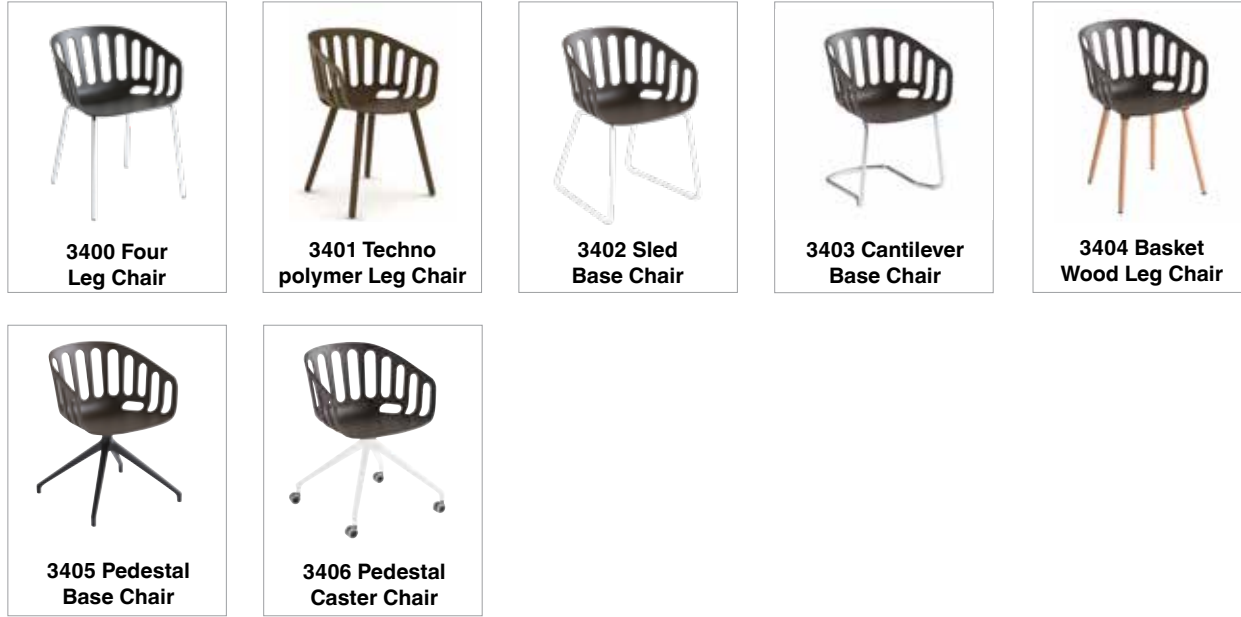

Tecnopolymer shell
no upholstery:

Chrome, Black, or
White Frame
$722 List

Full Upholstery - OFC Basket specific 'original factory coverings':

	Gr E	Gr B	Gr DK
Full Uph	1358	1538	1602
Frontal Overlay	1344	n/a	1482

* please see following pages for details on OFC choices

Full Upholstery - standard grades:

	COM	COL	Gr3	Gr4	Gr5	Gr6	Gr7	Gr8	Gr9
Full Uph	1566	1650	1700	1766	1834	1900	2000	2100	2206
Frontal Overlay	1500	1650	1617	1675	1735	1792	1880	1967	2060