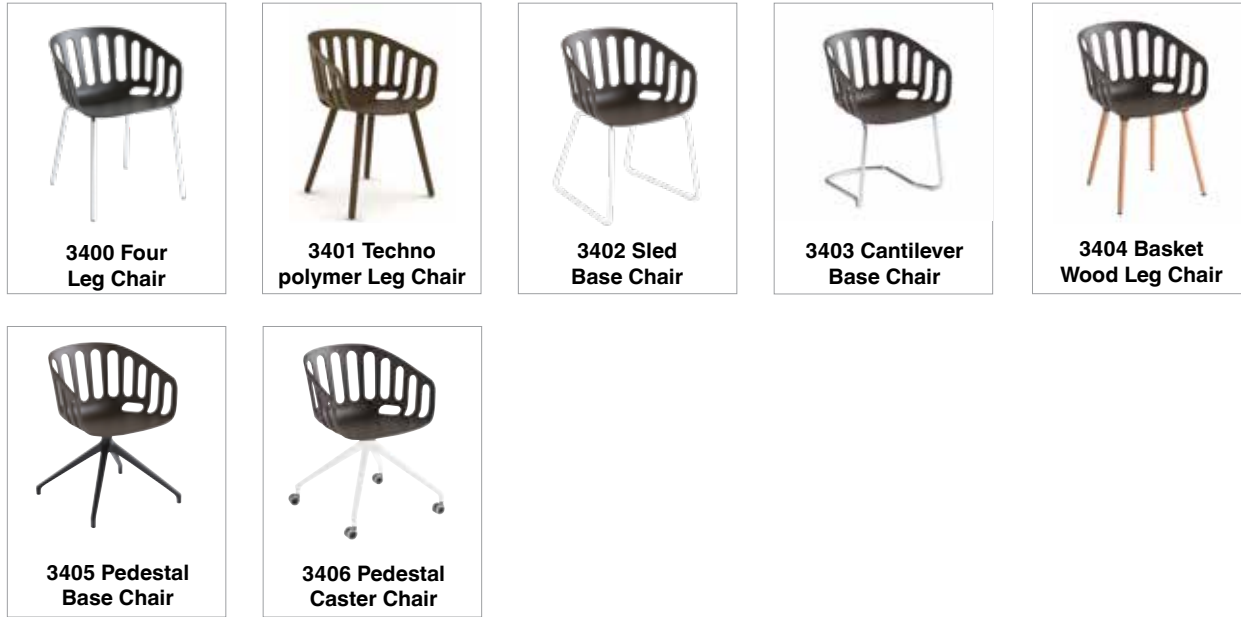

Full Upholstery - OFC Basket specific 'original factory coverings':

	Gr E	Gr B	Gr DK
Full Uph - Natural Frame	1416	1536	1702
Full Uph - Oak Frame	1476	1596	1764
Frontal Overlay - Natural	1413	n/a	1551
Frontal Overlay - Oak	1475	n/a	1613

* please see following pages for details on OFC choices

Natural Beech Frame
$791 List

Stained or Oak Frame
$853 List

Full Upholstery - standard grades:

	COM	COL	Gr3	Gr4	Gr5	Gr6	Gr7	Gr8	Gr9
Full Uph - Natural	1569	1726	1686	1744	1804	1861	1949	2036	2129
Full Uph - Oak	1631	1794	1748	1806	1866	1923	2011	2098	2191
Frontal Natural	1635	1719	1769	1835	1903	1969	2069	2169	2275
Frontal Oak	1697	1781	1831	1897	1965	2031	2131	2231	2337