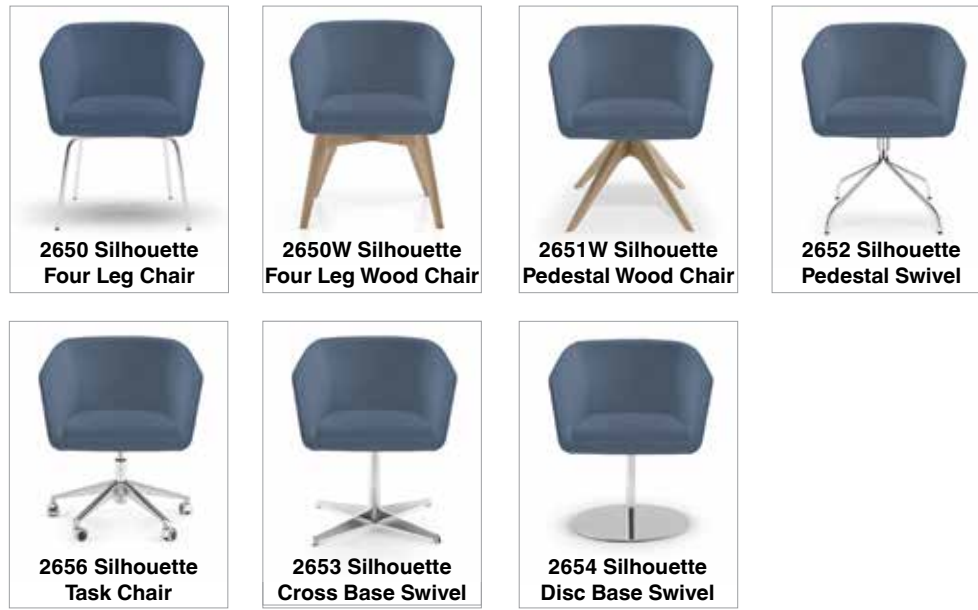

Due to the composition of the Silhouette collection, it is only available for Indoor use.

Environmental Considerations:

Silhouette is produced in compliance with ISO 9001 and 14001 standards.

At Gordon we strive to incorporate best practices with regard to environmental sustainability.

We encourage clients to reference our sustainability overview at: www.gordonisgood.com/sustainability.

Full Upholstery - List Pricing

	COM	COL	Gr3	Gr4	Gr5	Gr6	Gr7	Gr8	Gr9
Chrome	1276	1404	1444	1526	1611	1694	1819	1944	2076