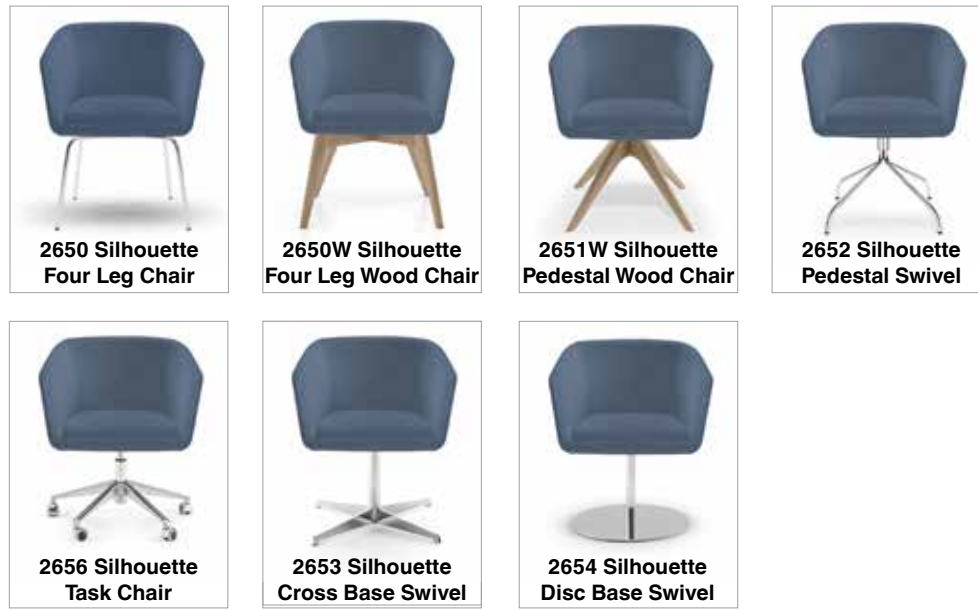

Full Upholstery - List Pricing

	COM	COL	Gr3	Gr4	Gr5	Gr6	Gr7	Gr8	Gr9
Chrome	1276	1404	1444	1526	1611	1694	1819	1944	2076