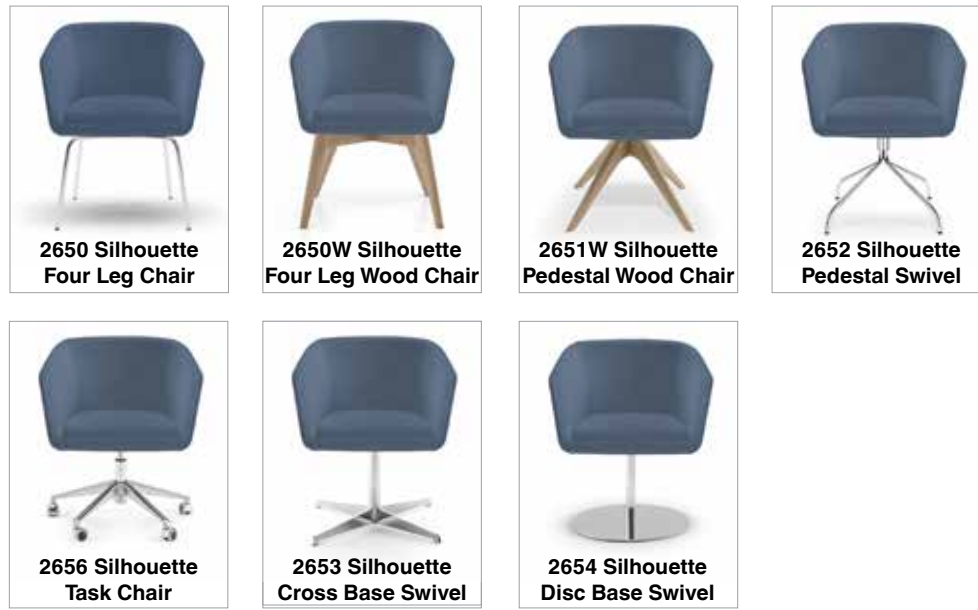

Full Upholstery - List Pricing

	COM	COL	Gr3	Gr4	Gr5	Gr6	Gr7	Gr8	Gr9
Chrome	1056	1162	1224	1306	1391	1474	1599	1724	1856