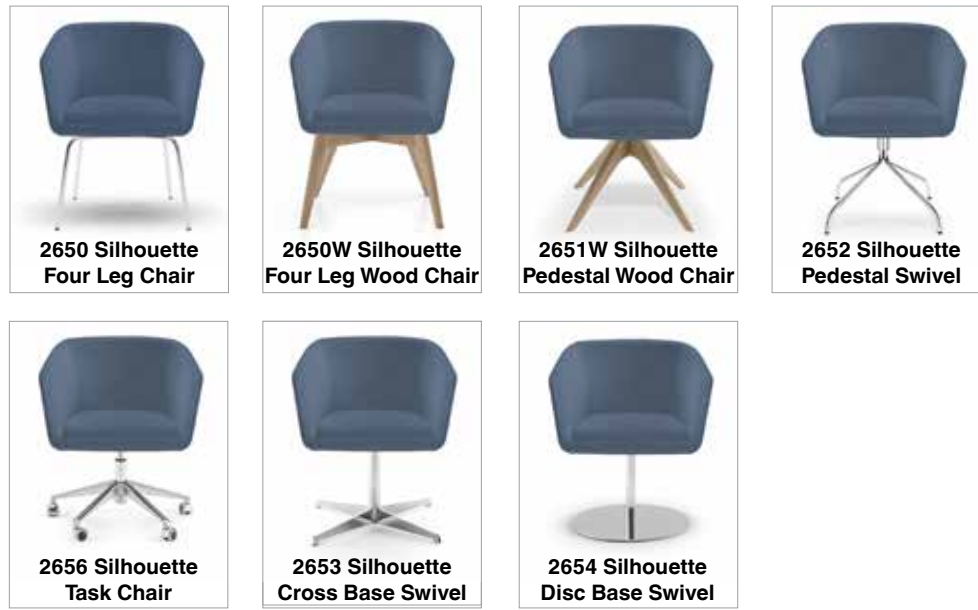

Full Upholstery - List Pricing

	COM	COL	Gr3	Gr4	Gr5	Gr6	Gr7	Gr8	Gr9
Chrome	1151	1266	1319	1401	1486	1569	1694	1819	1951