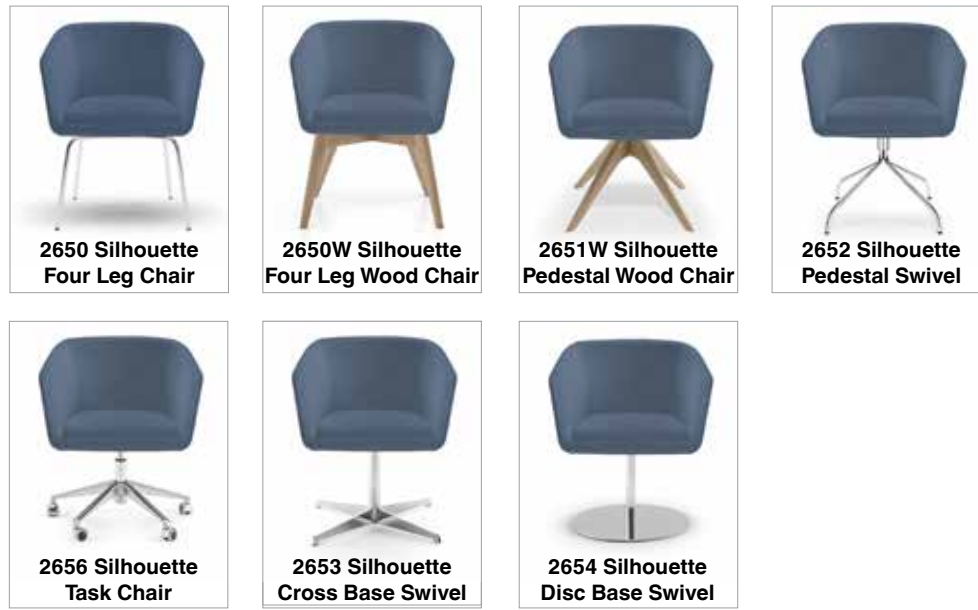

Full Upholstery - List Pricing

	COM	COL	Gr3	Gr4	Gr5	Gr6	Gr7	Gr8	Gr9
Chrome	1007	1108	1175	1257	1342	1425	1550	1675	1807