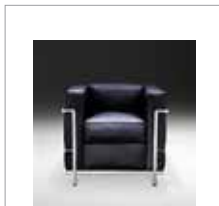

Chrome Table Bases**Dimensions:**

90128C - W 26.50" D 26.50" H 14.00"

90148C - W 30.25" D 46.00" H 14.00"

90156C - W 30.25" D 54.00" H 14.00"

90148D - W 30.25" D 46.00" H 27.50"

90156D - W 30.25" D 54.00" H 27.50"

Le Corbusier Collection

Gordon.

Pricing / Chrome Table Bases

LC/2 Corbusier
Petit Confort Chair

LC/4 Corbusier
Petit Confort Chair

LC/6 Corbusier
Petit Confort Chair

LC/3 Corbusier
Grand Soft Chair

LC/5 Corbusier
Grand Soft Sofa