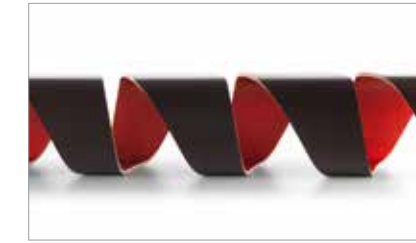

4030 DNA - Single Seat Element

Dimensions:

22.25" W x 19.00" D x 18.00" H

Description:

DNA is a modular system: linear, curved or round. A straight bench may be created with a minimum of 3 seats. A curve requires a minimum of 4 seats, with 20 seats completing a circle.

Frame:

18mm thick European multi-ply hardwood platform with optional high density foam cushions. Connected with laser cut steel links. Wood veneer in natural or painted oak at upcharge.

Paint color: custom paint color matching is available at upcharge. Please select from RAL Color Chart at www.RALColor.com or call for assistance.

Upholstery:

Available in COM and various standard Gordon grades, as well as a the folowing OFC upholstery selections. Please see details at end of this brochure for more information.

Camira Main Line Flax
Camira Synergy
Gabriel Capture
Kvadrat Umami

Camira Gravity
Fidivi L Kat
Kvadrat Divina MD
Camira Urban Plus

Upholstery:

Available in Natural, RAL Painted or Upholstered wood.

(RAL)

(W) Represents a Natural Finish, (RAL) Reflects a Color Match, and (U) Represents an Upholstered Seat, which may be combined with either 'W' or 'RAL'.

Fabric Requirements:

Full uph (U): 1 yard per seat

Fabric Must be pre-approved. Please contact us for assistance.

Environmental Considerations:

DNA is produced in compliance with ISO 9001 and 14001 standards, recyclable after use and has been fully certified by Greenguard.

At Gordon we strive to incorporate best practices with regard to environmental sustainability. We encourage clients to reference our sustainability overview at: www.gordonisgood.com/sustainability.