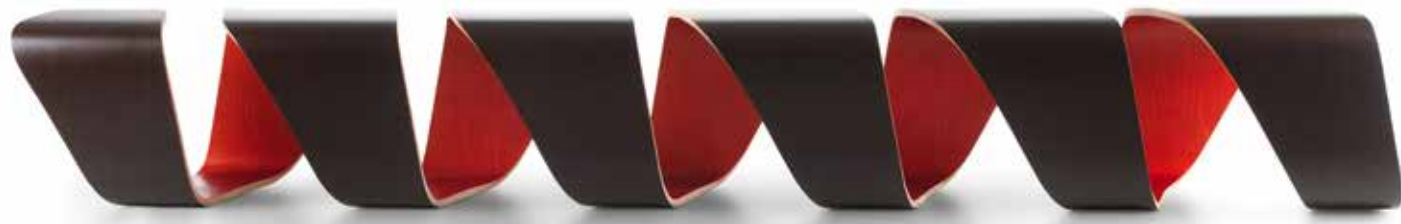

Frame:

18mm thick European multi-ply hardwood platform with optional high density foam cushions. Connected with laser cut steel links. Wood veneer in natural or painted oak at upcharge.

Paint color: custom paint color matching is available at upcharge. Please select from RAL Color Chart at www.RALColor.com or call for assistance.

Upholstery:

Available in COM and various standard Gordon grades, as well as a the folowing OFC upholstery selections. Please see details at end of this brochure for more information.

Camira Main Line Flax
Camira Synergy
Gabriel Capture
Kvadrat Umami

Camira Gravity
Fidivi L Kat
Kvadrat Divina MD
Camira Urban Plus