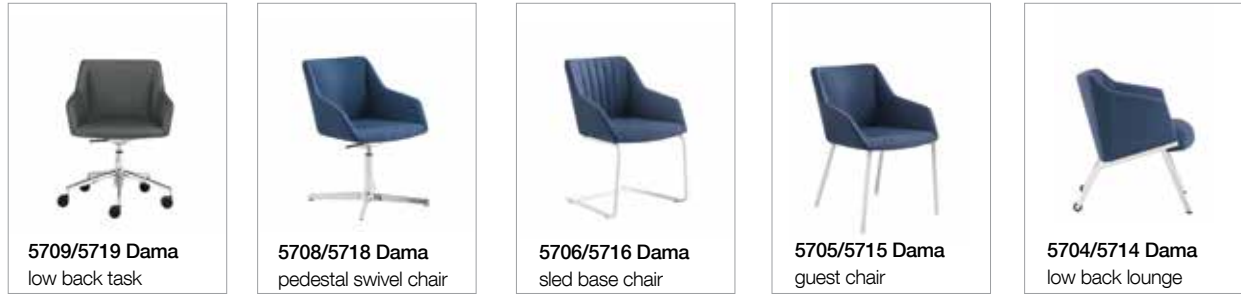

Full upholstery - List Pricing:

	COM	COL	Gr3	Gr4	Gr5	Gr6	Gr7	Gr8	Gr9
5701L Channel	3158	3474	3326	3408	3493	3576	3701	3826	3958
5711L Plain	2971	3268	3139	3221	3306	3389	3514	3639	3771

Accessories

$578 5700-TAR/P - Right side tablet arm attachment

$578 5700-TAL/P - Left side tablet arm attachment

$238 5700-AUX/P - USB/Aux attachment