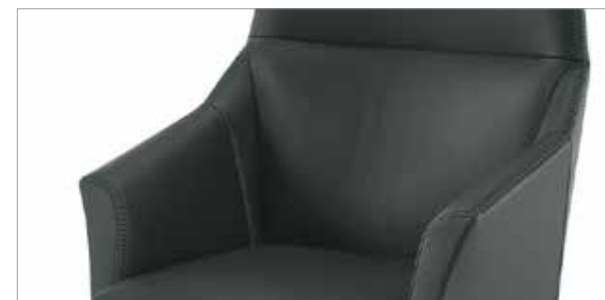

Upholstery:

Fully upholstered shell with either plain lumbar area or vertical stitching.

Dama is offered in the full range of standard Gordon materials, COM and COL. Additionally, Dama is offered in a range of 'collection specific' materials chosen to partner well with the collection. Please refer to upholstery cards at the end of this brochure for details.

CAL133 available on request at an upcharge.

plain lumbar upholster