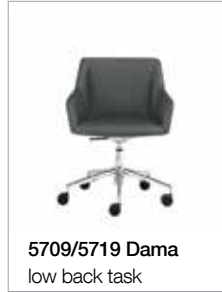

5700/5710 Dama
high back executive

5701/5711 Dama
mid back executive

5700L/5710L Dama
high back lounge

5701L/5711L Dama
mid back lounge

5702/5712 Dama
mid back conference

5717 Dama
side table

5709/5719 Dama
low back task

Frame:

Lounge chair offered with tubular steel frame in chrome, white or black. Available with optional USB port and audio port that may be wired through the floor. Tablet arm may be ordered as well (available in white or black).