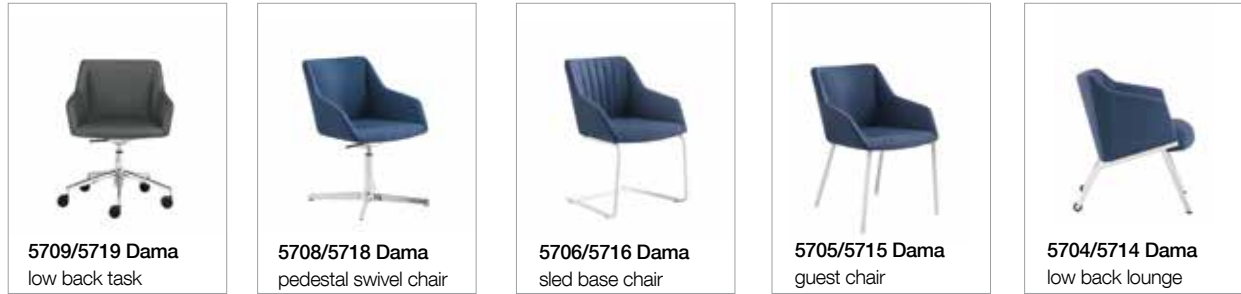

Full upholstery - List Pricing:

	COM	COL	Gr3	Gr4	Gr5	Gr6	Gr7	Gr8	Gr9
5705 Channel	2056	2262	2157	2206	2257	2307	2382	2457	2536
5715 Plain	1962	2158	2063	2112	2163	2213	2288	2363	2442