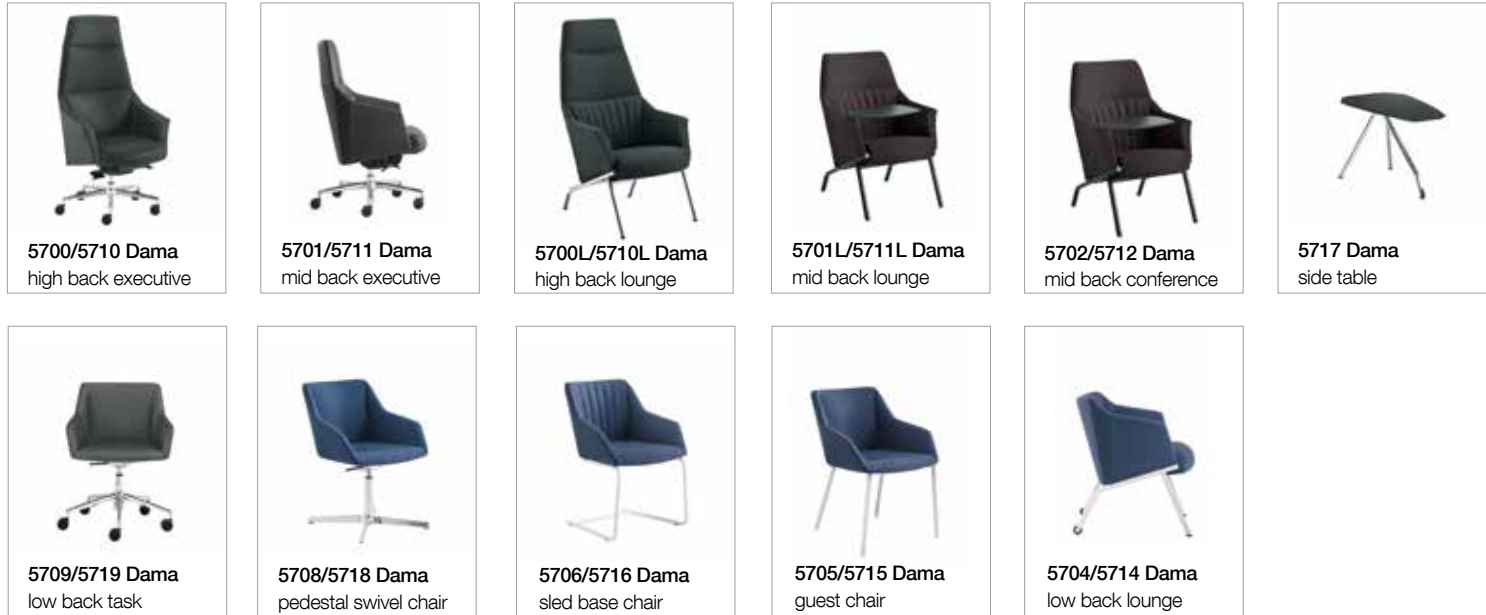

Full upholstery - List Pricing:

	COM	COL	Gr3	Gr4	Gr5	Gr6	Gr7	Gr8	Gr9
5700L Channel	3233	3556	3417	3508	3602	3692	3830	3967	4113
5710L Plain	3044	3348	3228	3319	3413	3503	3641	3778	3924

Accessories

$578 - 5700-TAR/P - Right side tablet arm attachment

$578 - 5700-TAL/P - Left side tablet arm attachment

$238 - 5700-AUX/P - USB/Aux attachment