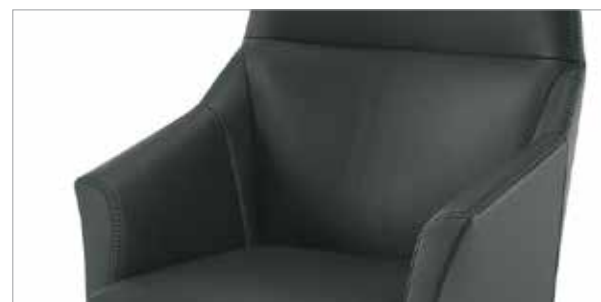

Upholstery:

Fully upholstered shell with either plain lumbar area or vertical stitching.

Dama is offered in the full range of standard Gordon materials, COM and COL. Additionally, Dama is offered in a range of 'collection specific' materials chosen to partner well with the collection. Please refer to upholstery cards at the end of this brochure for details.

CAL133 available on request at an upcharge.

plain lumbar upholster