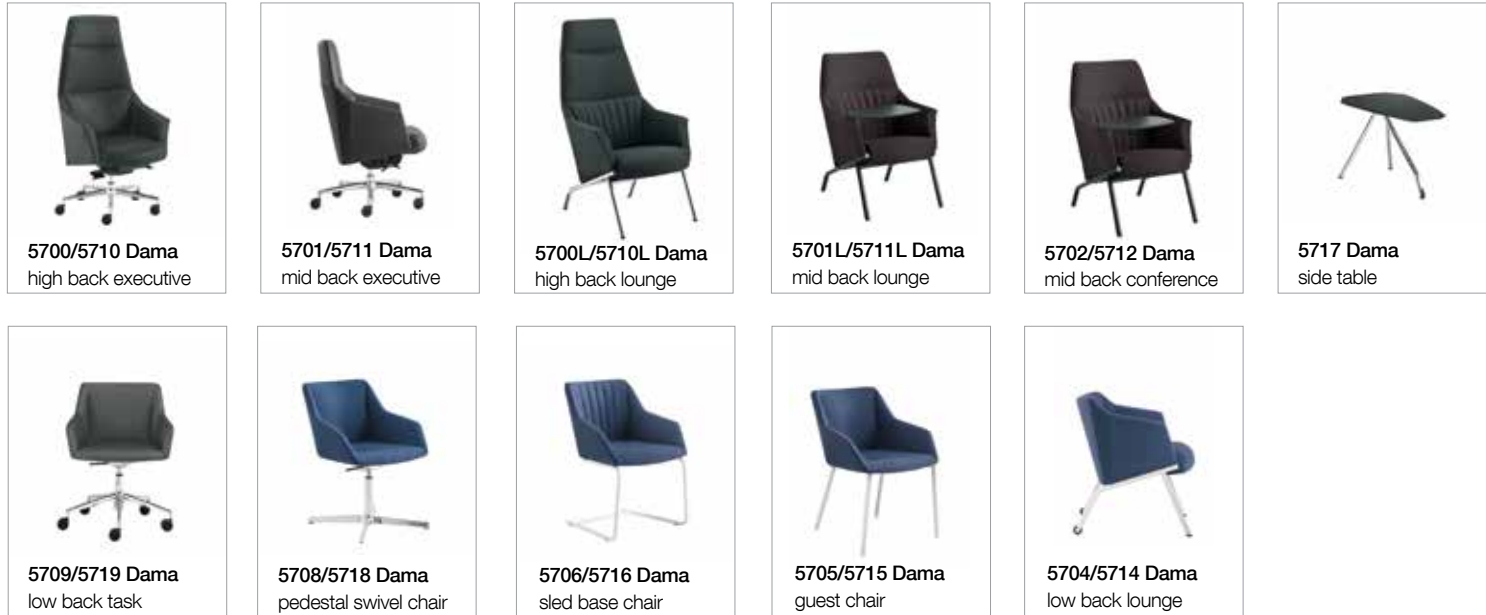

Full upholstery - List Pricing:

	COM	COL	Gr3	Gr4	Gr5	Gr6	Gr7	Gr8	Gr9
5700 Channel	3489	3838	3673	3764	3858	3948	4086	4223	4369
5710 Plain	3304	3634	3488	3579	3673	3763	3901	4038	4184