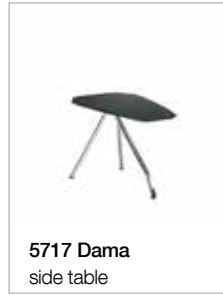

5700/5710 Dama
high back executive

5701/5711 Dama
mid back executive

5700L/5710L Dama
high back lounge

5701L/5711L Dama
mid back lounge

5702/5712 Dama
mid back conference

5717 Dama
side table

5709/5719 Dama
low back task

5708/5718 Dama
pedestal swivel chair

5706/5716 Dama
sled base chair

5705/5715 Dama
guest chair

5704/5714 Dama
low back lounge

Full upholstery - List Pricing:

	COM	COL	Gr3	Gr4	Gr5	Gr6	Gr7	Gr8	Gr9
5709 Channel	2160	2376	2261	2310	2361	2411	2486	2561	2640
5719 Plain	1869	2056	1970	2019	2070	2120	2195	2270	2349