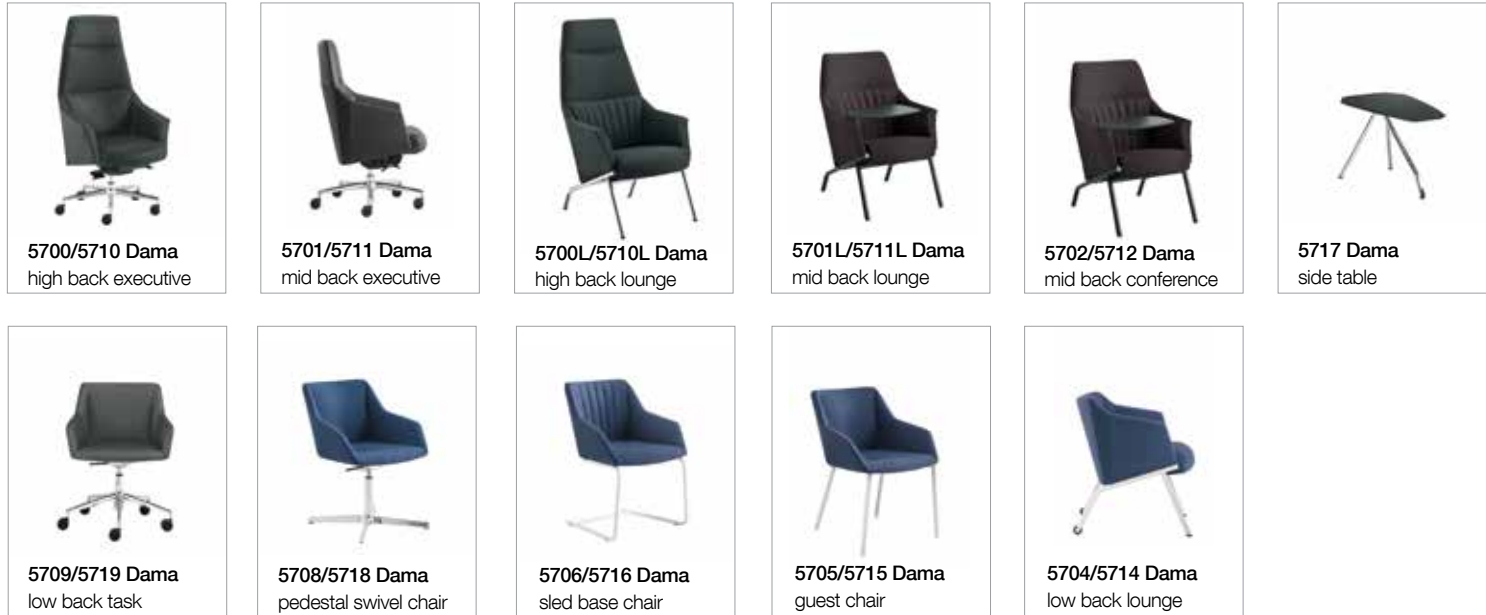

Full upholstery - List Pricing:

	COM	COL	Gr3	Gr4	Gr5	Gr6	Gr7	Gr8	Gr9
5702 Channel	2927	3220	3095	3177	3262	3345	3470	3595	3727
5712 Plain	2709	2980	2877	2959	3044	3127	3252	3377	3509

Accessories

$578 5700-TAR/P - Right side tablet arm attachment

$578 5700-TAL/P - Left side tablet arm attachment

$238 5700-AUX/P - USB/Aux attachment