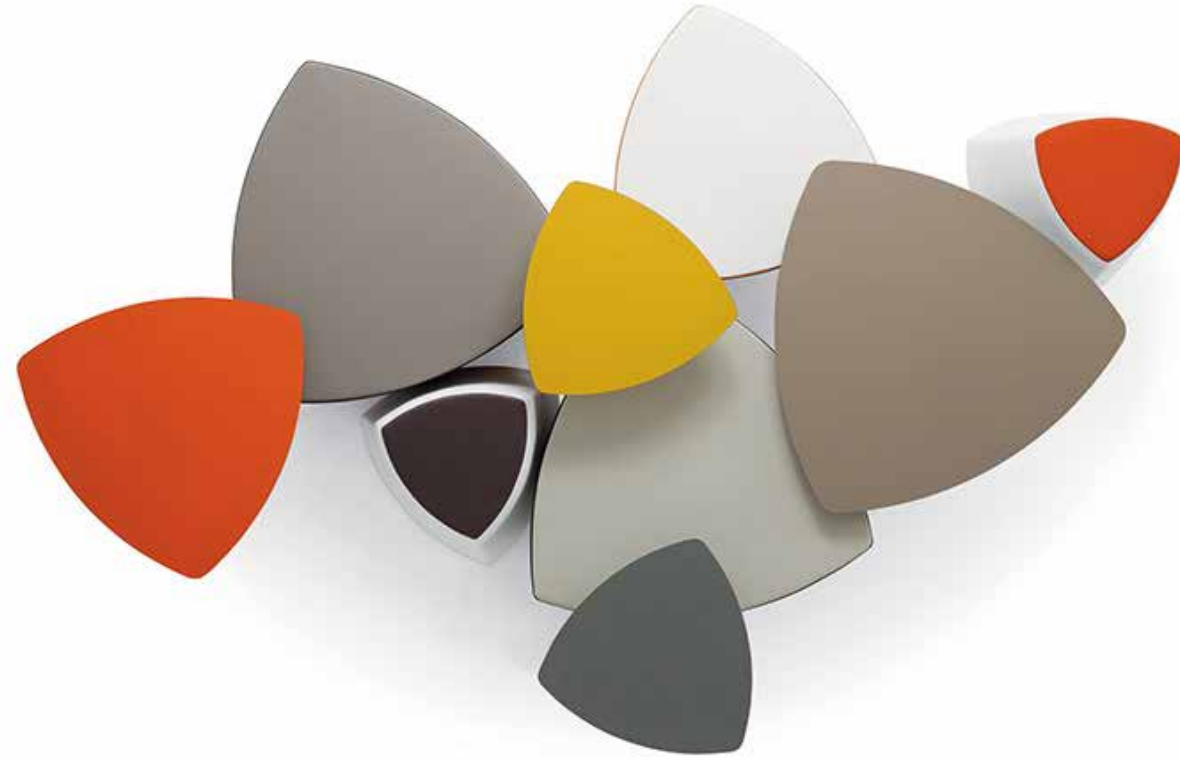

Kensho

BY EERO KENSHO

gordonisgood.com
est. 1967

Colorful, soft-form triangles.
Reminiscent of a guitar pick,
this collection clearly
goes to “eleven.”

Tables with tubular steel frames, flat 4mm steel tops, durable painted finish. Stools and poufs. Fun.

Kensho

BY DRIUSSO ASSOCIATI

Kensho comes in a wide range of shaped tops, and painted or chrome bases.

Base:

Kensho base is made from cast aluminum, painted with an epoxy coat in white, dove, yellow, lava, black, or orange. Chrome also available where noted. Custom colors available on special order at an upcharge. Ten piece minimum. Please call for details.

Frame:

Tubular steel frame, flat 4mm steel top, with durable painted finish. Available in white, dove, yellow, orange, or lava color. Mixing top and base colors possible.

Top options:

Kensho is available in White, Dove, Yellow, Lava, or Orange. Chrome base available for this item where noted.

Fabric Requirement - Kensho Collection:

3140	Single Color - 1.75 yards Two Colors - 0.75 yards for seat and 1.75 yards for sides
3141	Single Color - 1.75 yards Two Colors - 1.00 yard for seat and 1.75 yards for sides
3142	Single Color - 2.25 yards Two Colors - 1.25 yards for seat and 2.25 yards for sides
3145,6,7	.75 Yards Per Stool