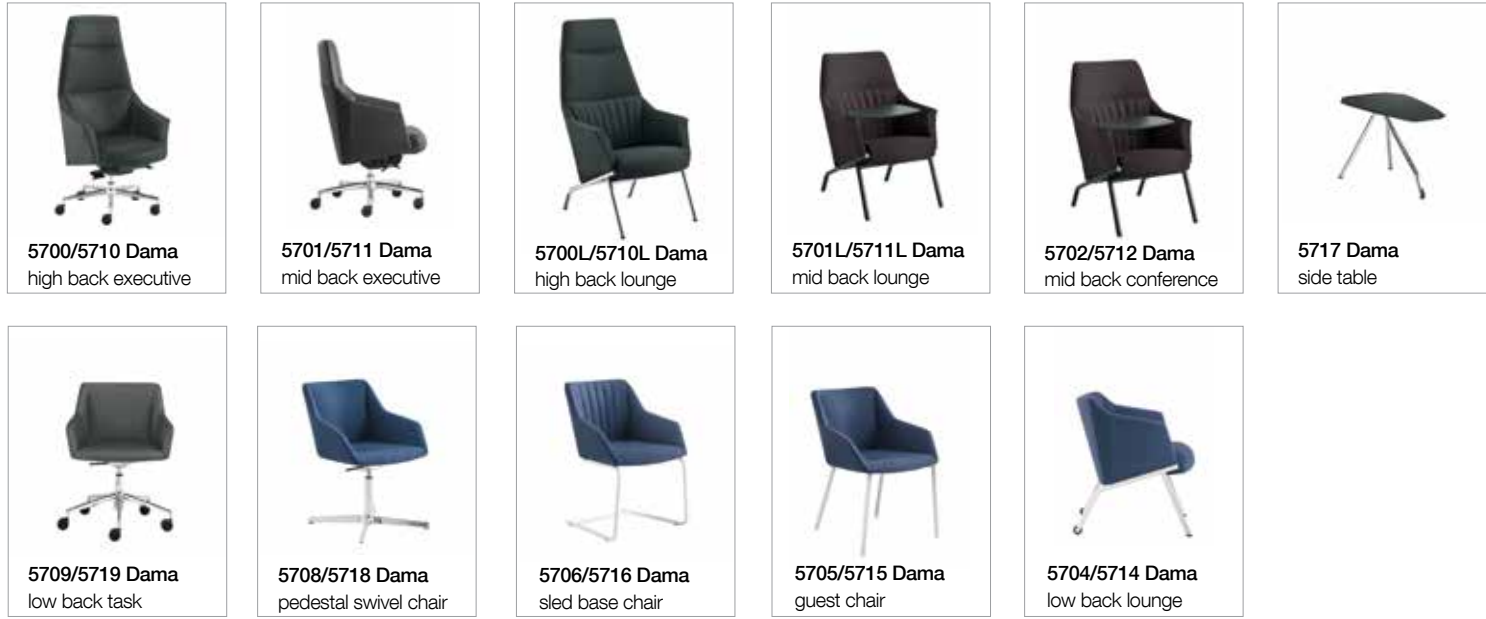

Full upholstery - List Pricing:

	COM	COL	Gr3	Gr4	Gr5	Gr6	Gr7	Gr8	Gr9
5700 Channel	3236	3560	3420	3511	3605	3695	3833	3970	4116
5710 Plain	3062	3368	3246	3337	3431	3521	3659	3796	3942