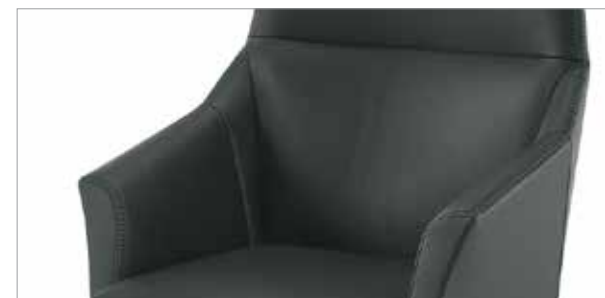

Upholstery:

Fully upholstered shell with either plain lumbar area or vertical stitching.

Dama is offered in the full range of standard Gordon materials, COM and COL. Additionally, Dama is offered in a range of 'collection specific' materials chosen to partner well with the collection. Please refer to upholstery cards at the end of this brochure for details.

CAL133 available on request at an upcharge.

plain lumbar upholster