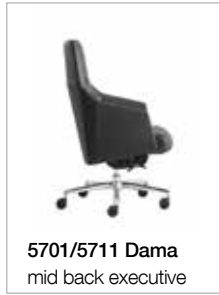

Full upholstery - List Pricing:

	COM	COL	Gr3	Gr4	Gr5	Gr6	Gr7	Gr8	Gr9
5705 Channel	1893	2082	1994	2043	2094	2144	2219	2294	2373
5715 Plain	1807	1988	1908	1957	2008	2058	2133	2208	2287