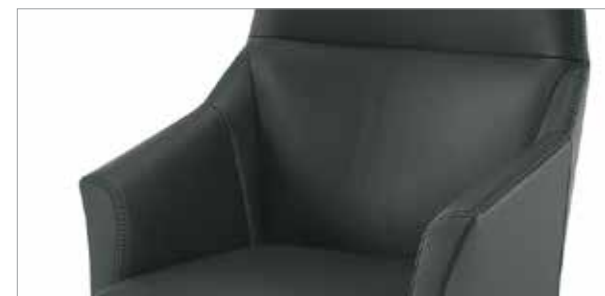

Upholstery:

Fully upholstered shell with either plain lumbar area or vertical stitching.

Dama is offered in the full range of standard Gordon materials, COM and COL. Additionally, Dama is offered in a range of 'collection specific' materials chosen to partner well with the collection. Please refer to upholstery cards at the end of this brochure for details.

CAL133 available on request at an upcharge.

plain lumbar upholster