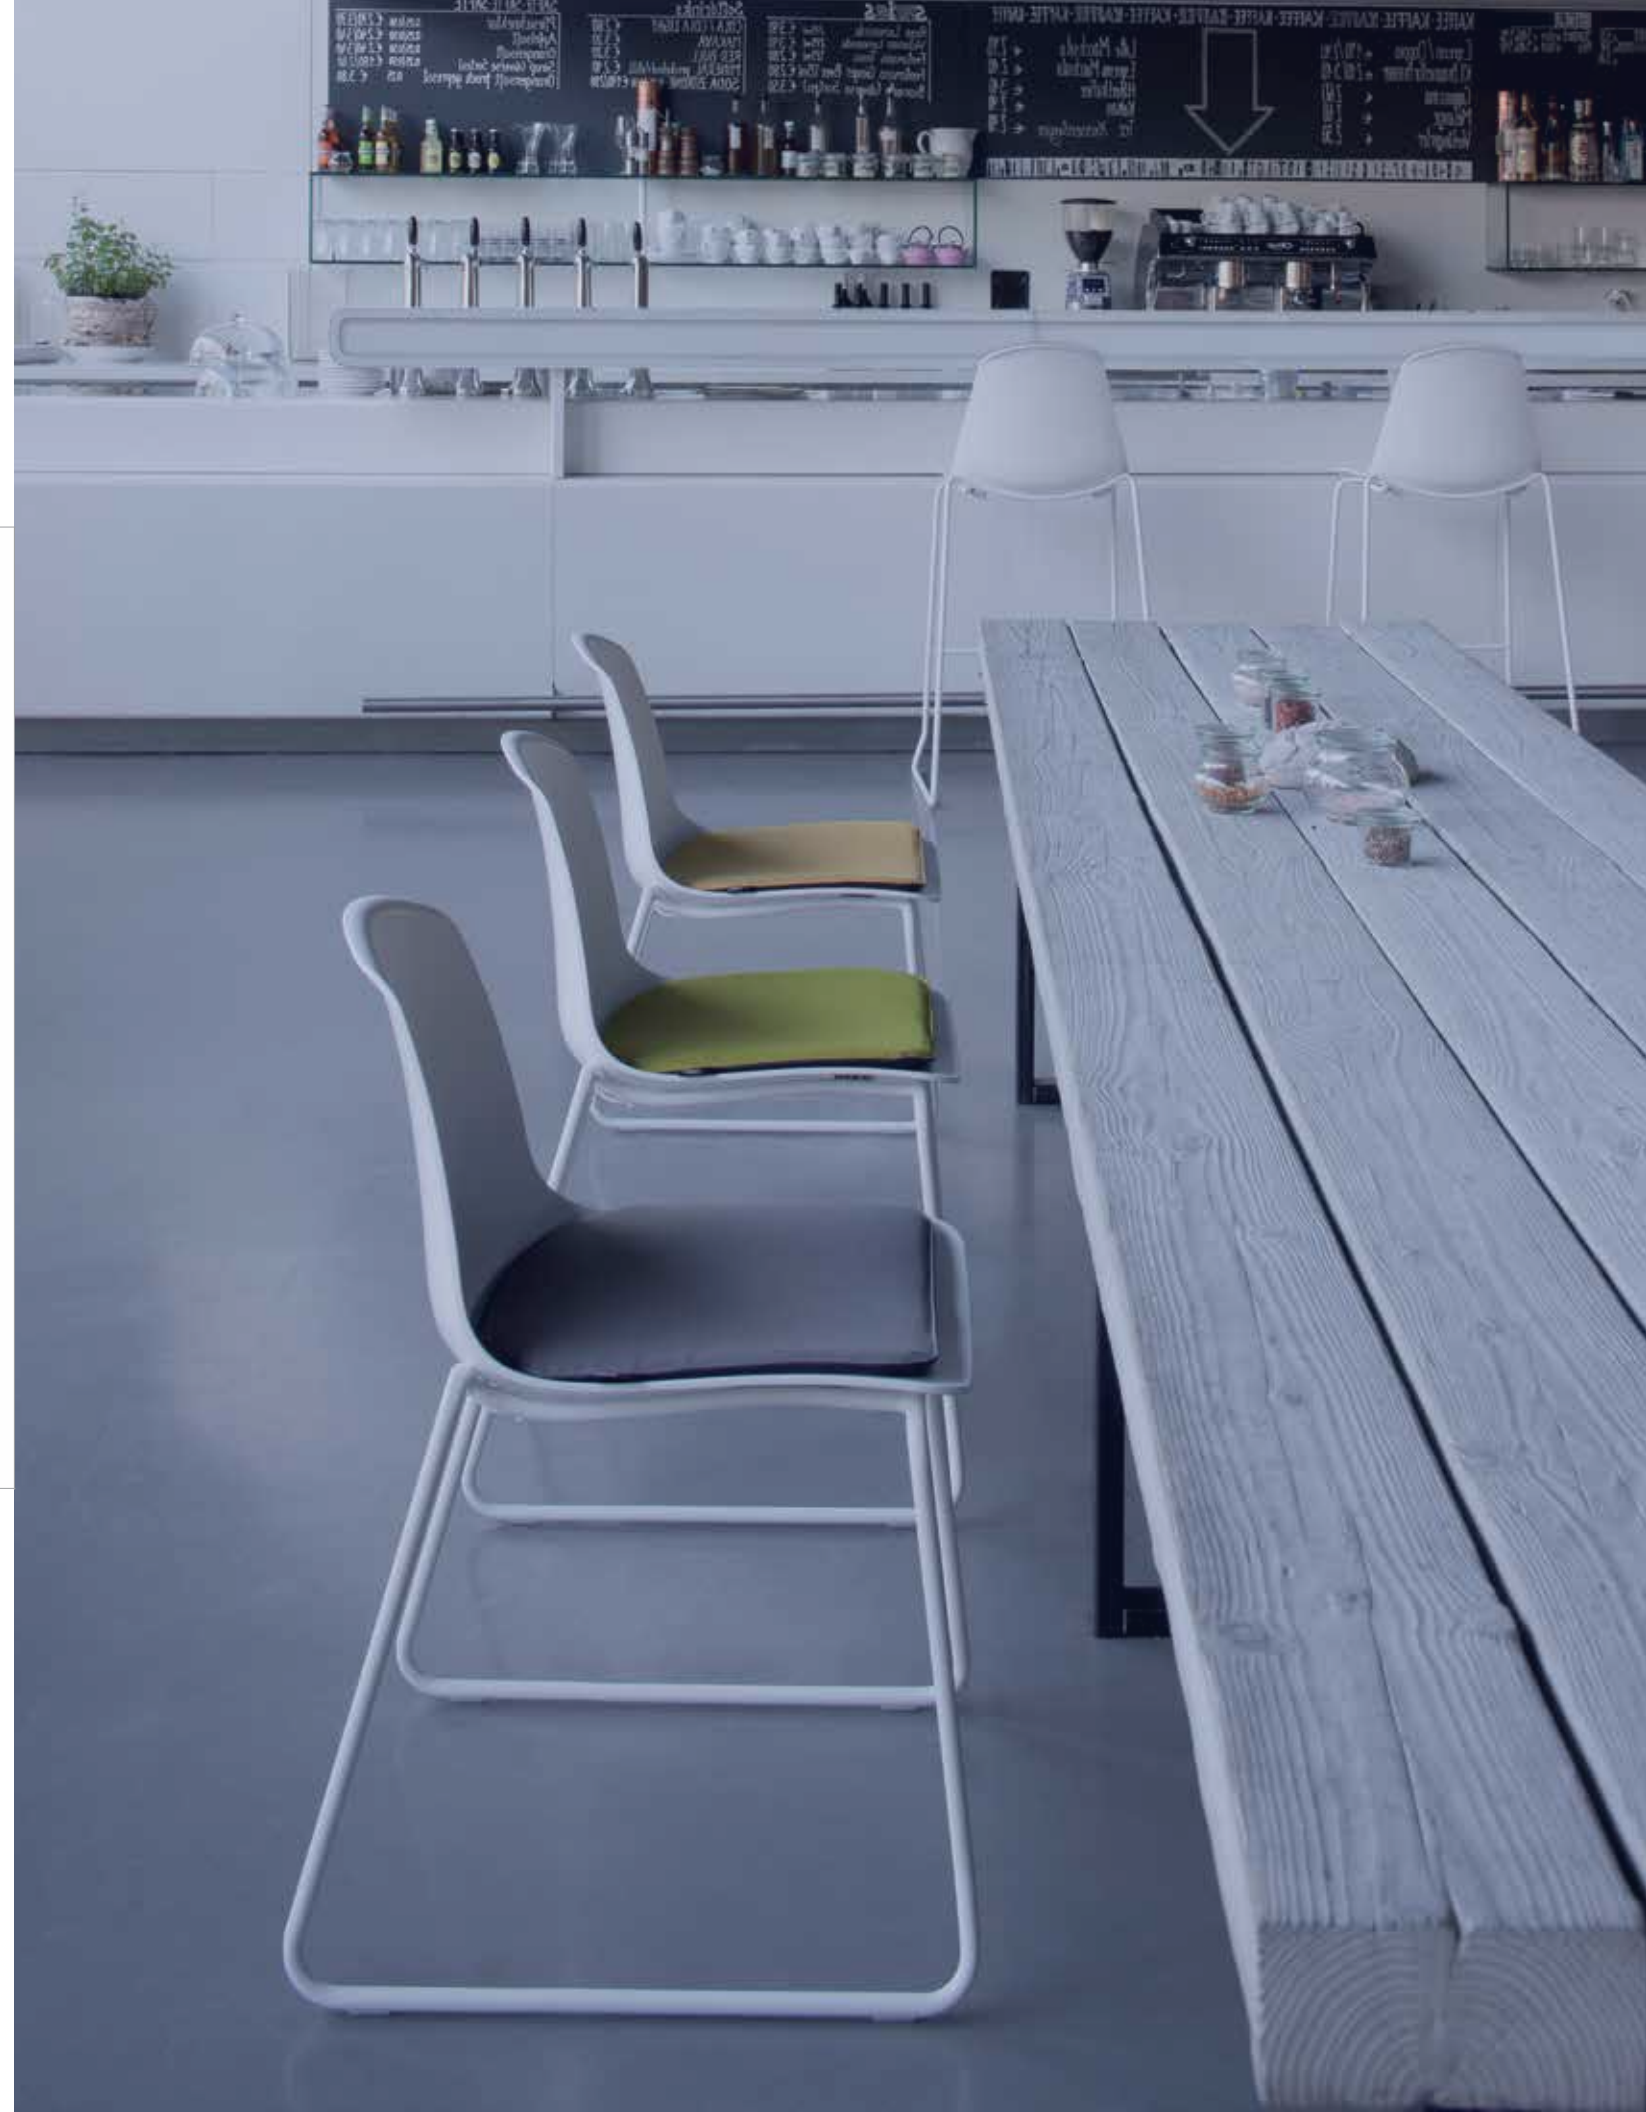

Epoca

Epoca 4700P - 4 Painted Legs, stackable
Epoca 4700C - 4 Chromed Legs, stackable

Dimensions:

21.75" W x 22.75" D x 32" H
 Seat Ht 17.75"

Frame:

Triple chrome plated, or painted tubular steel frame available in: black (NE), white (BI), gray (GG), ivory (SB), green (VD) and blush (MT). See color options below in Seat Shell section.