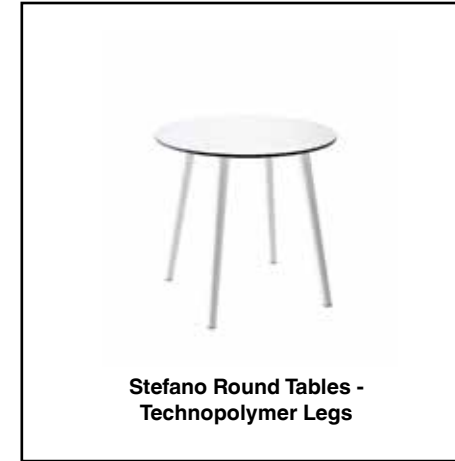

Overview:

Sophisticated simplicity.

Light, yet durable tables. Fun, yet also serious. Understated, yet practical. For indoors or outdoors.

European beech leg, natural standard. Walnut, cherry, white wash stain optional at an upcharge. Compactop with black edge in white, black or gray.

Stefano Round Tables -
Technopolymer Legs

Stefano Round Tables -
Wood Legs

Stefano Square Table -
Technopolymer Legs

Stefano Square Table -
Wood Legs

Stefano Rectangular Occasional Table -
Wood Legs

Stefano Round Occasional Table -
Wood Legs

Dimensions:

- 3130T - 31.50" Dia / 29.50" H
- 3131T - 39.50" Dia / 29.50" H
- 3132T - 47.25" Dia / 29.50" H
- 3133T - 55.25" Dia / 29.50" H

Frame:

Technopolymer leg construction, suitable for outdoor use.

Description:

Sophisticated simplicity.

Light, yet durable tables. Fun, yet also serious. Understated, yet practical. For indoors or outdoors.

Materials:

Laminate tops made of durable compact laminate. Available in white (00), black (10), or gray (14) with black edge. Solid core available on special order.