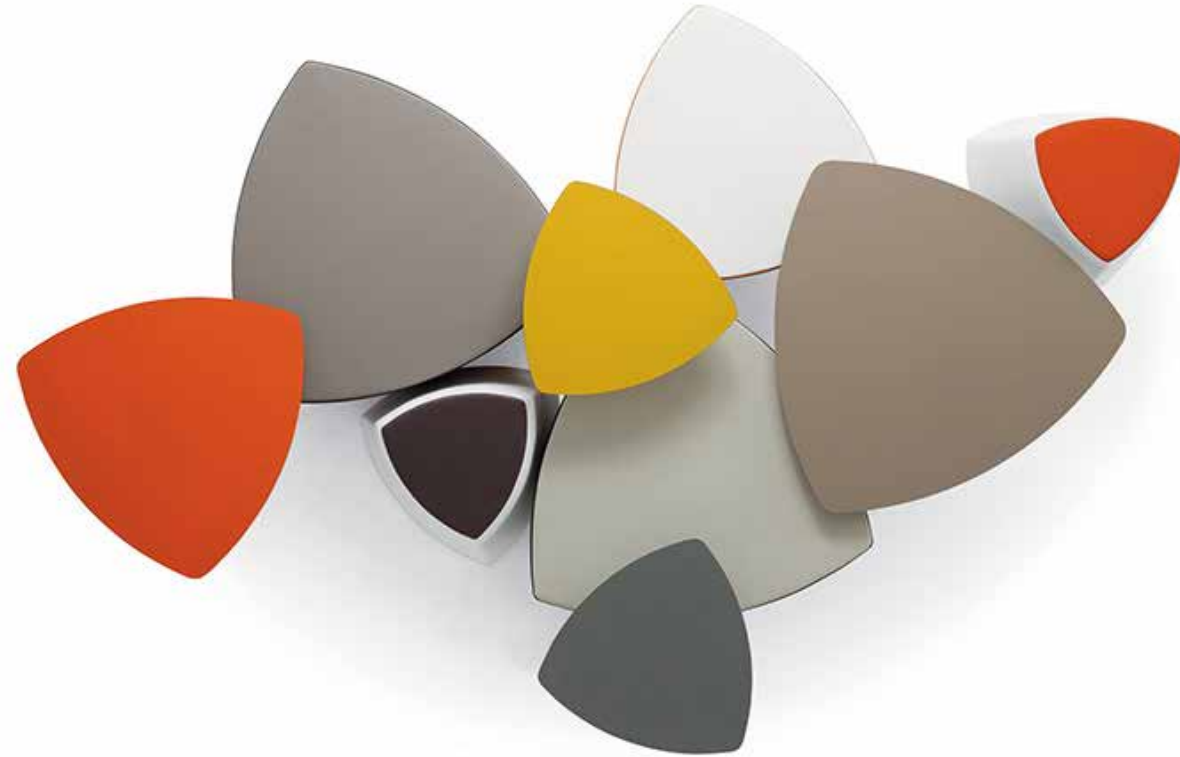

Kensho

BY EERO KENSHO

gordonisgood.com
est. 1967

Colorful, soft-form triangles.
Reminiscent of a guitar pick,
this collection clearly
goes to “eleven.”

Tables with tubular steel frames, flat 4mm steel tops, durable painted finish. Stools and poufs. Fun.

Kensho

BY DRIUSSO ASSOCIATI

Kensho comes in a wide range of shaped tops, and painted or chrome bases.

Base:

Kensho base is made from cast aluminum, painted with an epoxy coat in white, dove, yellow, lava, black, or orange. Chrome also available where noted. Custom colors available on special order at an upcharge. Ten piece minimum. Please call for details.

Frame:

Tubular steel frame, flat 4mm steel top, with durable painted finish. Available in white, dove, yellow, orange, or lava color. Mixing top and base colors possible.

Top options:

Kensho is available in White, Dove, Yellow, Lava, or Orange. Chrome base available for this item where noted.

Fabric Requirement - Kensho Collection:

3140	Single Color - 1.75 yards Two Colors - 0.75 yards for seat and 1.75 yards for sides
3141	Single Color - 1.75 yards Two Colors - 1.00 yard for seat and 1.75 yards for sides
3142	Single Color - 2.25 yards Two Colors - 1.25 yards for seat and 2.25 yards for sides
3145	.75 Yards Per Stool
3146:	.75 Yards Per Stool