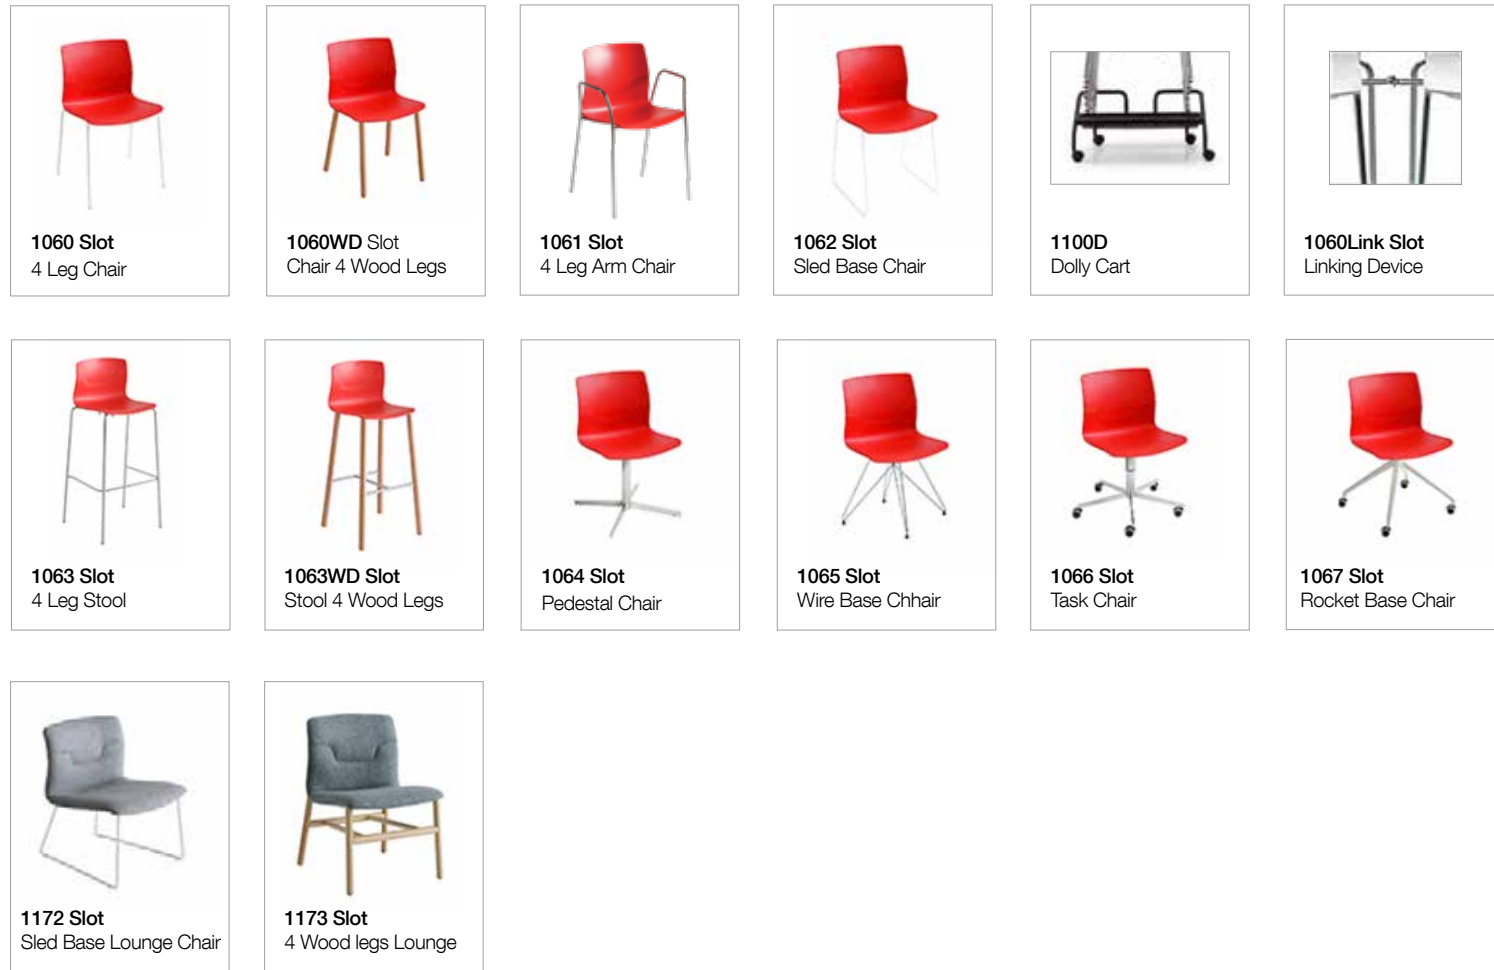

Pricing / Slot 1067- Rocket Base Chair with or without casters

**PaintedFrame
no casters**
$624 List

**PaintedFrame
with casters**
$636 List

Seat Only Upholstery:

non-mobile swivel base

<i>com</i>	<i>col</i>	<i>gr3</i>	<i>gr4</i>	<i>gr5</i>	<i>gr6</i>	<i>gr7</i>	<i>gr8</i>	<i>gr9</i>
769	846	819	844	870	894	932	969	1009

swivel base with casters

838	922	888	913	939	963	1001	1038	1078

Full Upholstery:

non-mobile swivel base

<i>com</i>	<i>col</i>	<i>gr3</i>	<i>gr4</i>	<i>gr5</i>	<i>gr6</i>	<i>gr7</i>	<i>gr8</i>	<i>gr9</i>
813	894	897	938	981	1022	1084	1147	1213

swivel base with casters

880	968	964	1005	1048	1089	1151	1214	1280