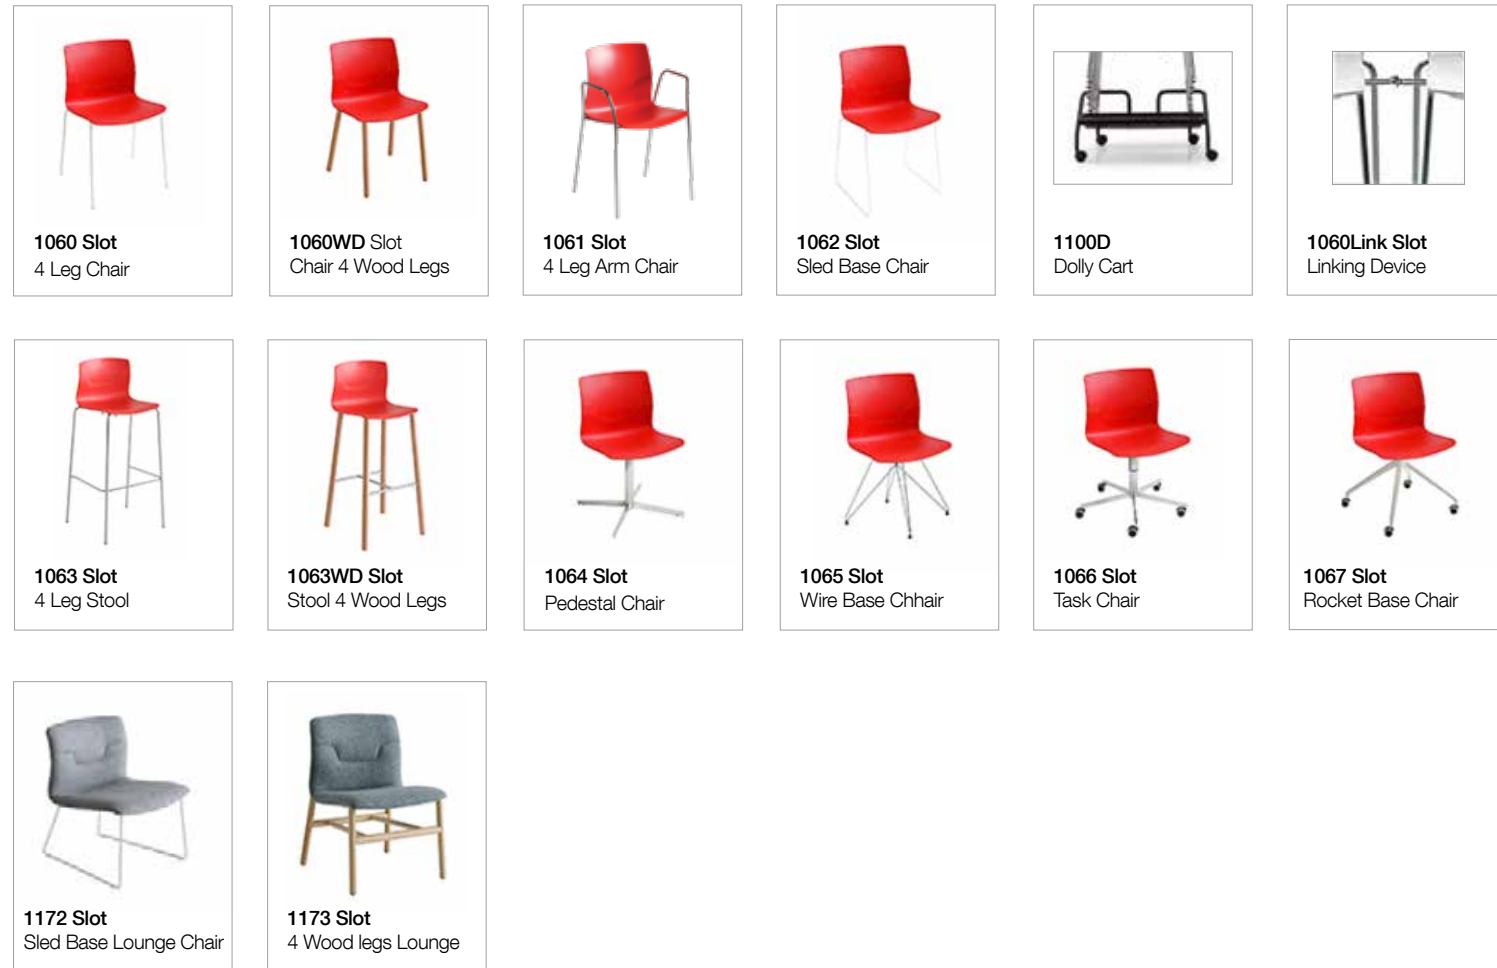

Pricing / Slot 1065- Wire Base Chair

Chrome Frame
$393 List

Painted Frame
$438 List

Seat Only Upholstery

	com	col	gr3	gr4	gr5	gr6	gr7	gr8	gr9
chrome	536	590	586	611	637	661	699	736	776
painte	578	636	628	653	679	703	741	778	818

Full Upholstery

	com	col	gr3	gr4	gr5	gr6	gr7	gr8	gr9
chrome	536	590	586	611	637	661	699	736	776
painte	578	636	628	653	679	703	741	778	818