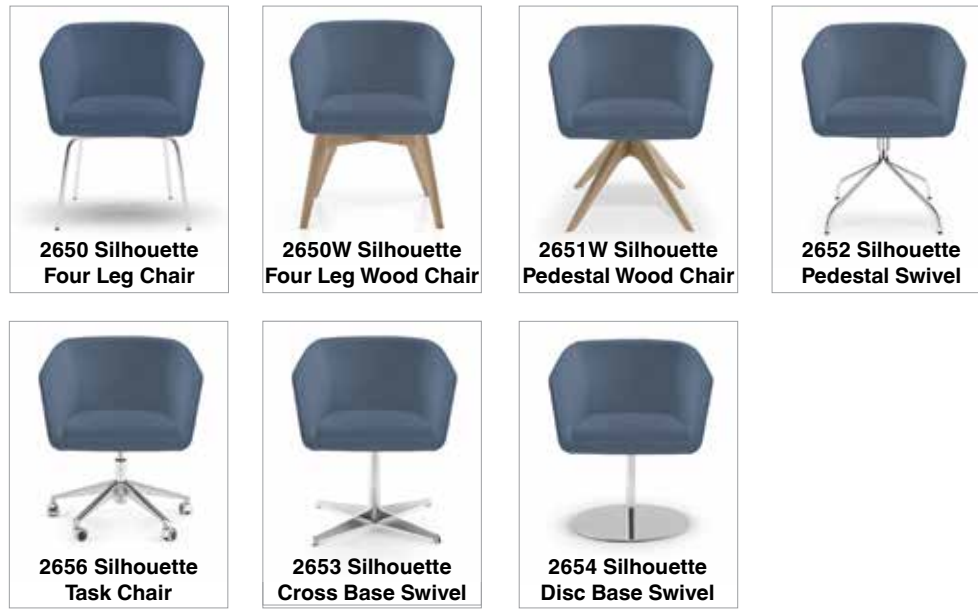

Due to the composition of the Silhouette collection, it is only available for Indoor use.

Environmental Considerations:

Silhouette is produced in compliance with ISO 9001 and 14001 standards.

At Gordon we strive to incorporate best practices with regard to environmental sustainability.

We encourage clients to reference our sustainability overview at: www.gordonisgood.com/sustainability.

Full Upholstery - List Pricing

	COM	COL	Gr3	Gr4	Gr5	Gr6	Gr7	Gr8	Gr9
Chrome	1205	1326	1389	1479	1571	1662	1798	1935	2078