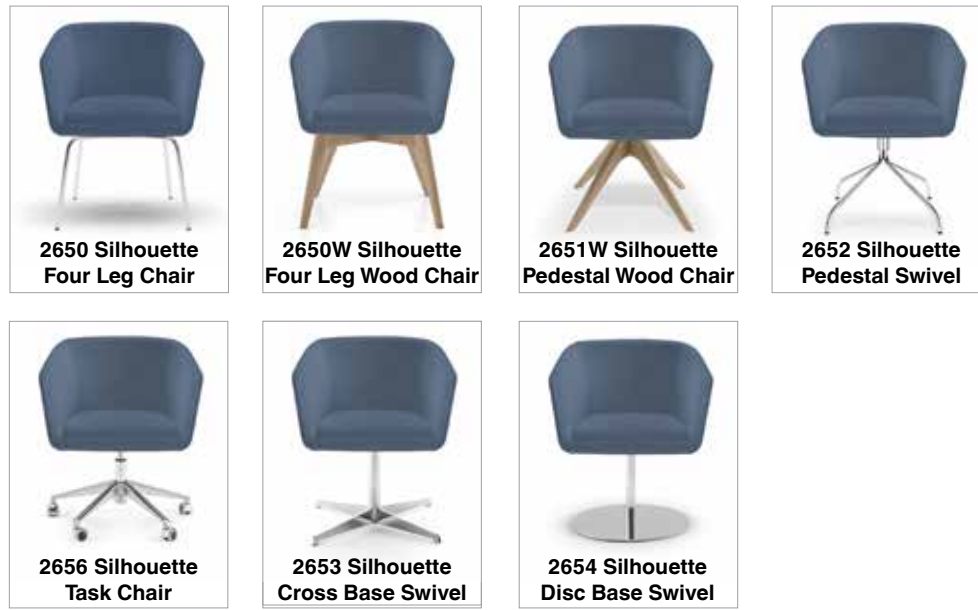

Full Upholstery - List Pricing

	COM	COL	Gr3	Gr4	Gr5	Gr6	Gr7	Gr8	Gr9
Chrome	1192	1310	1375	1464	1557	1647	1785	1921	2063