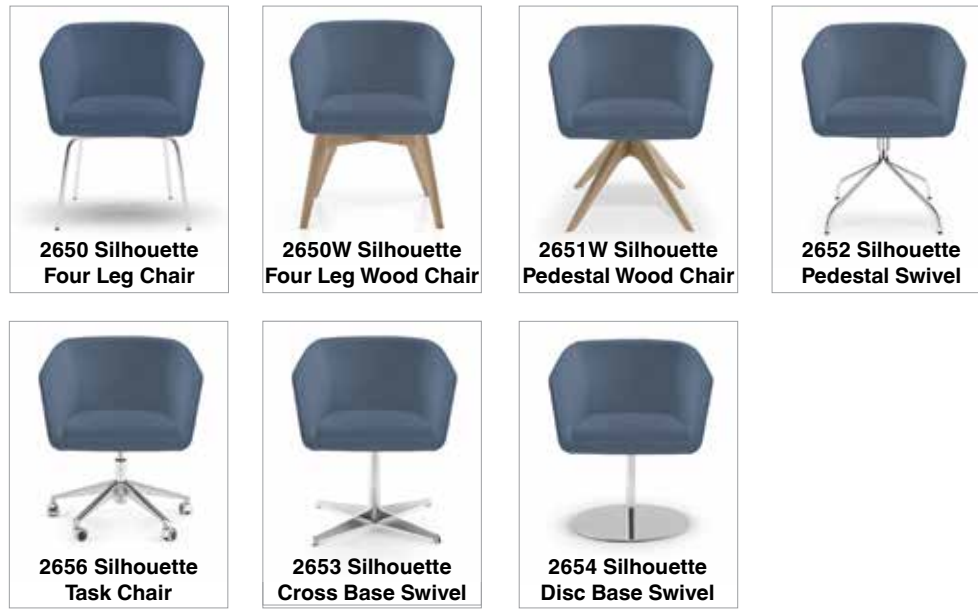

Full Upholstery - List Pricing

	COM	COL	Gr3	Gr4	Gr5	Gr6	Gr7	Gr8	Gr9
Wood	1088	1197	1271	1360	1454	1544	1681	1817	1958