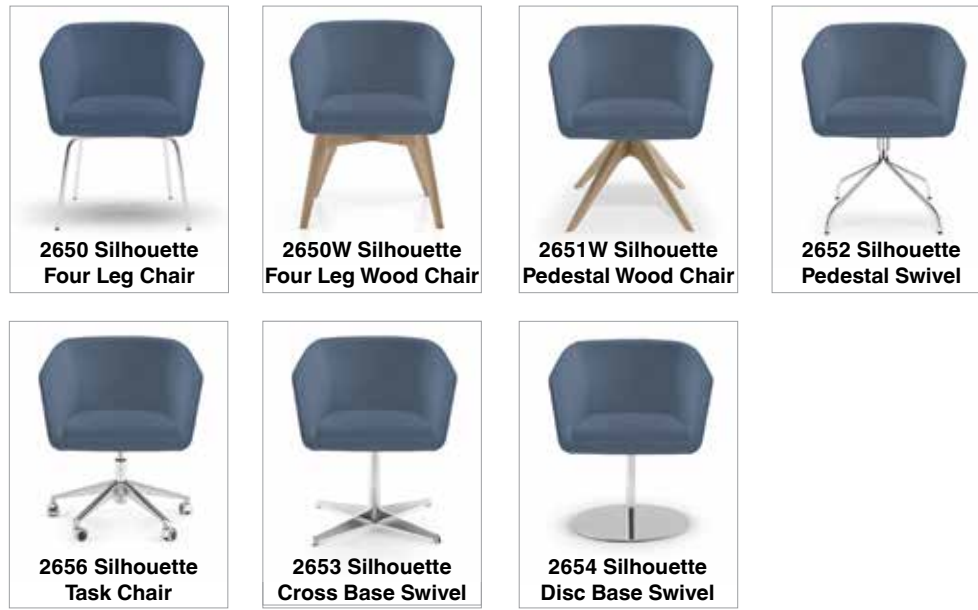

Full Upholstery - List Pricing

	COM	COL	Gr3	Gr4	Gr5	Gr6	Gr7	Gr8	Gr9
Chrome	1024	1127	1207	1297	1390	1481	1617	1753	1895