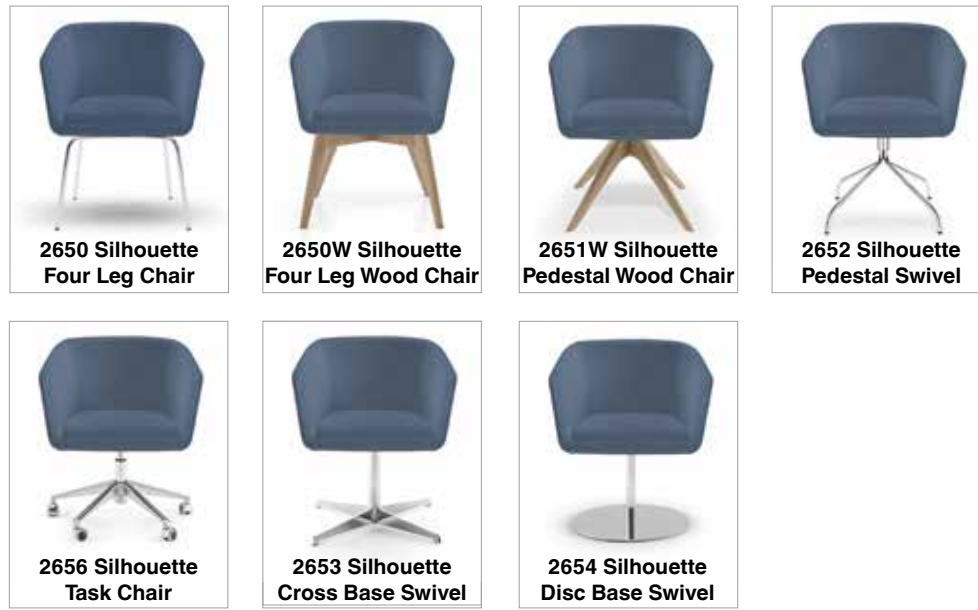

**Stackability:**

Not Stackable

**Shell:**

Molded foam over wood and steel frame. Fully upholstered with seat pad.

**Upholstery:**

Silhouette is offered with full upholstery and an additional upholstered seat pad.

Due to the composition of the Silhouette collection, it is only available for Indoor use.

**Environmental Considerations:**

Silhouette is produced in compliance with ISO 9001 and 14001 standards.

At Gordon we strive to incorporate best practices with regard to environmental sustainability.

We encourage clients to reference our sustainability overview at: [www.gordonisgood.com/sustainability](http://www.gordonisgood.com/sustainability).

Full Upholstery - List Pricing

	COM	COL	Gr3	Gr4	Gr5	Gr6	Gr7	Gr8	Gr9
Chrome	1205	1326	1389	1479	1571	1662	1798	1935	2078