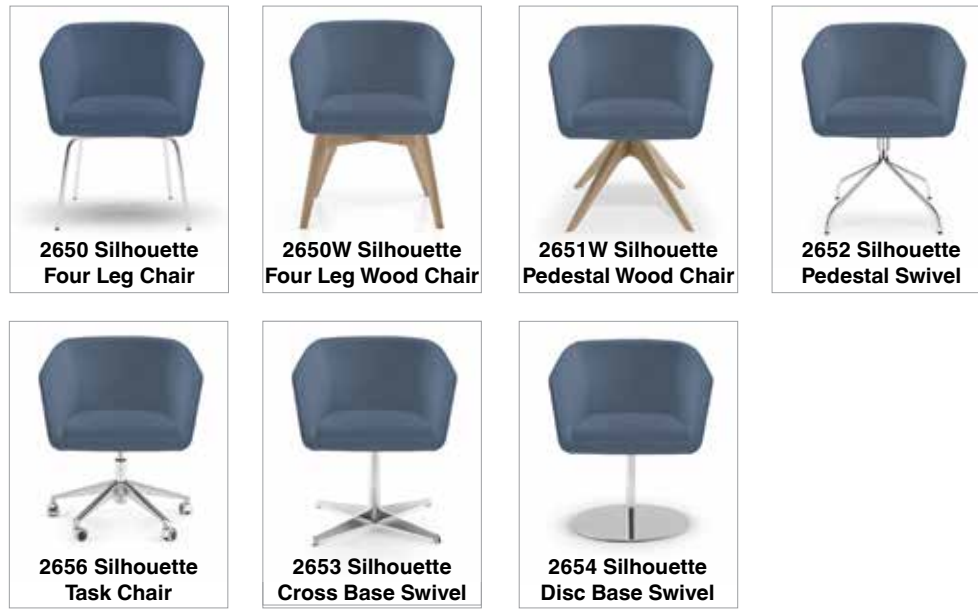

Full Upholstery - List Pricing

	COM	COL	Gr3	Gr4	Gr5	Gr6	Gr7	Gr8	Gr9
Chrome	928	1022	1110	1200	1294	1385	1521	1659	1802