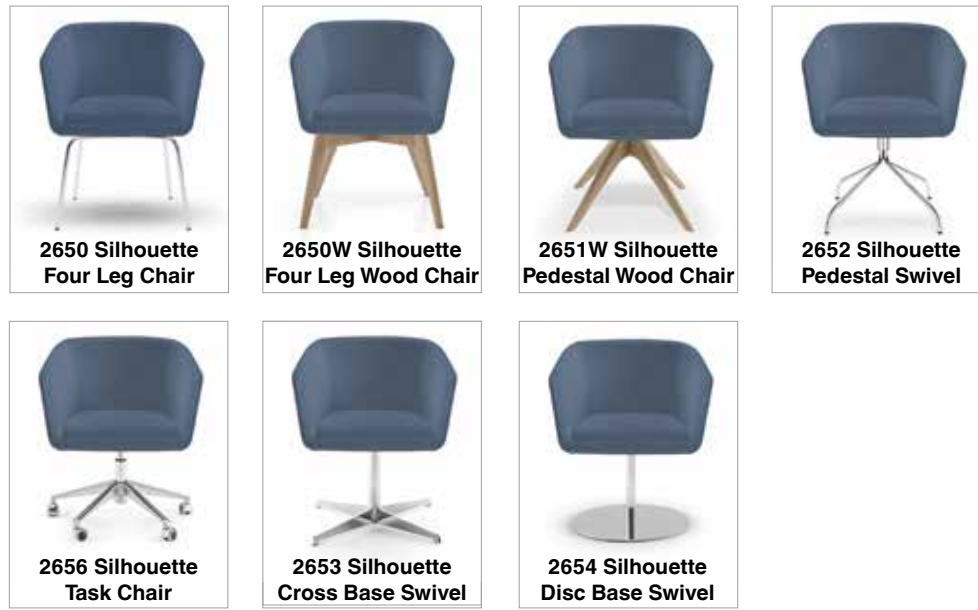

Full Upholstery - List Pricing

	COM	COL	Gr3	Gr4	Gr5	Gr6	Gr7	Gr8	Gr9
Wood	1181	1300	1366	1455	1548	1638	1774	1912	2053