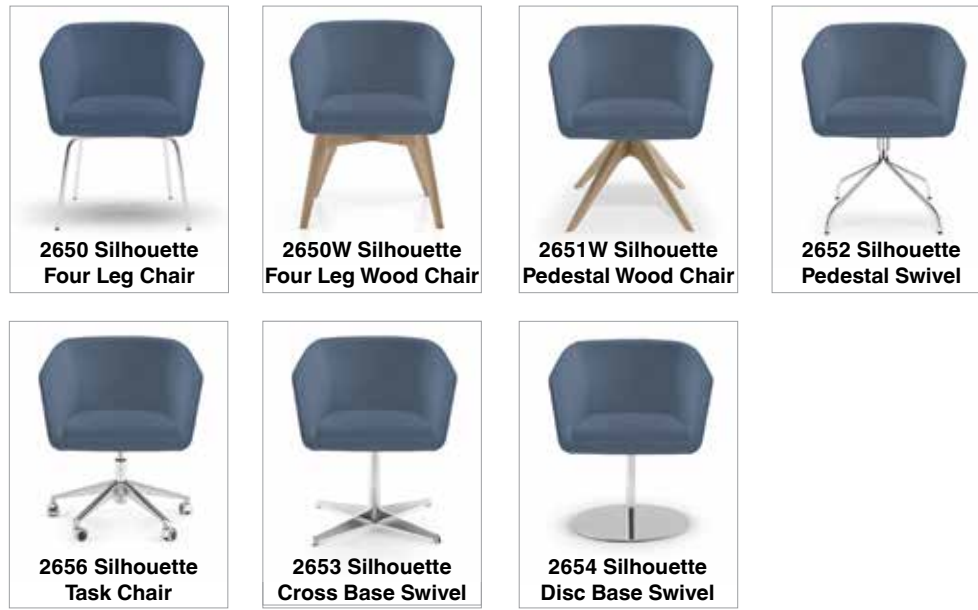

Full Upholstery - List Pricing

	COM	COL	Gr3	Gr4	Gr5	Gr6	Gr7	Gr8	Gr9
Chrome	905	996	1089	1178	1271	1361	1499	1635	1777