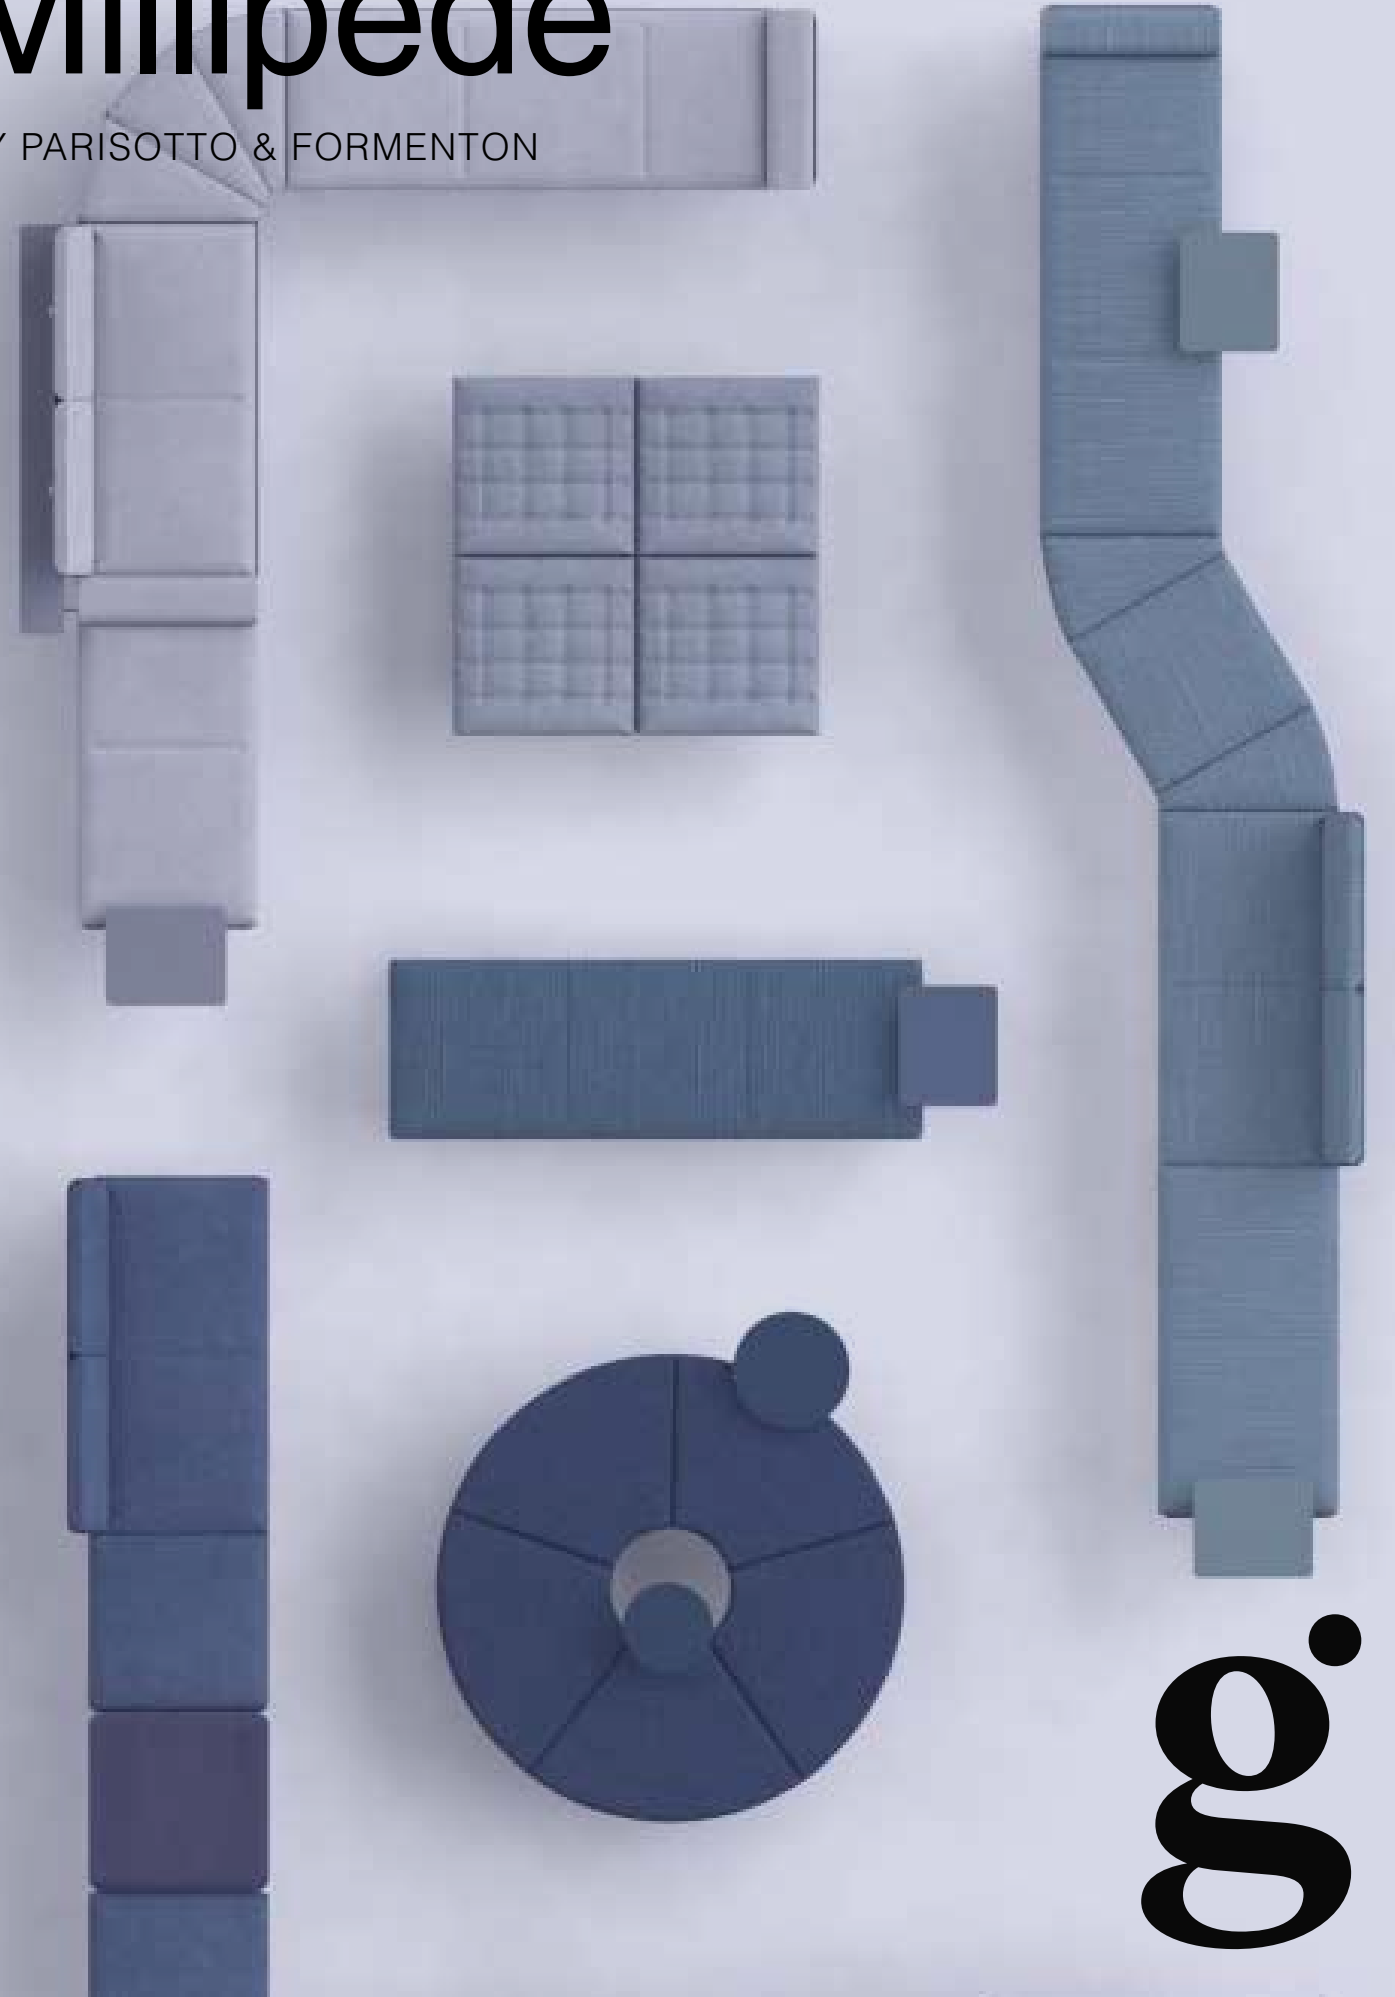

Millipede

BY PARISOTTO & FORMENTON

g.o.

gordonisgood.com

est. 1967

g.o.