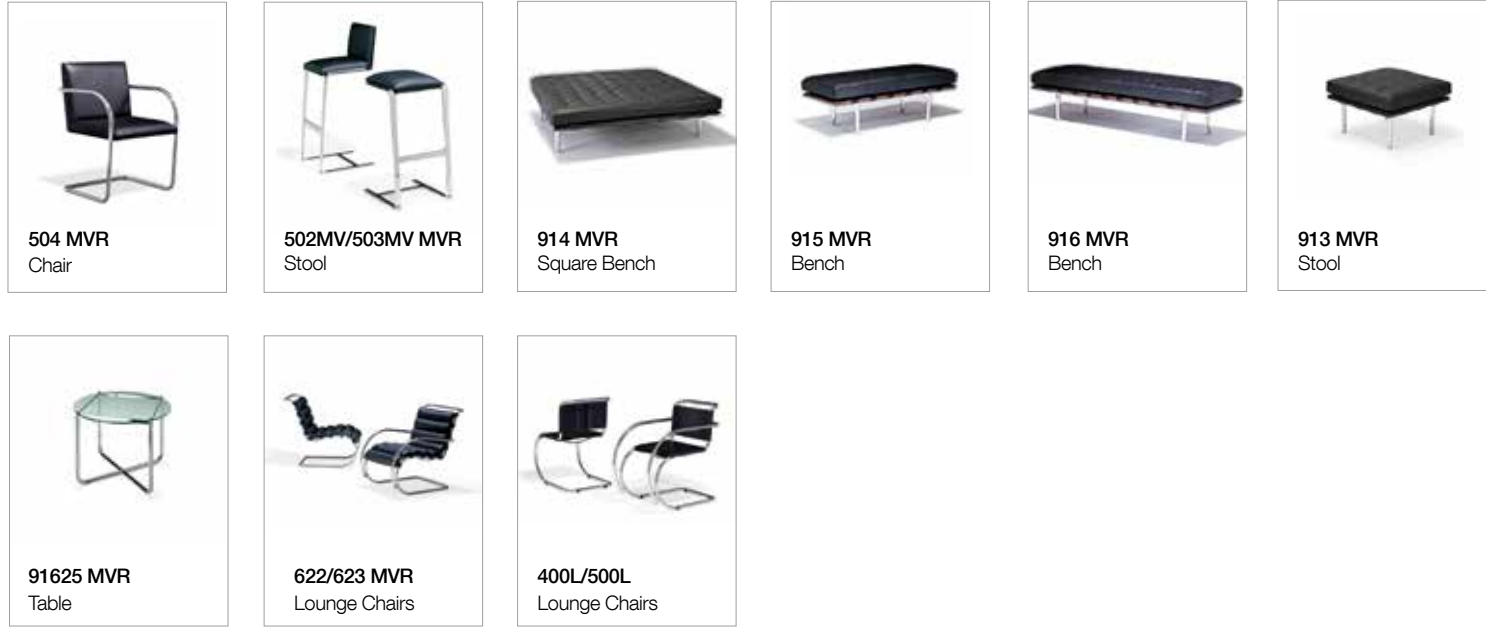

Mies Van der Rohe Collection

Gordon.

504 MVR
Chair

502MV/503MV MVR
Stool

914 MVR
Square Bench

915 MVR
Bench

916 MVR
Bench

913 MVR
Stool

91625 MVR
Table

622/623 MVR
Lounge Chairs

400L/500L
Lounge Chairs

Pricing / 622 Arm and 623 Armless Lounge chairs

622 Arm Chair:
$ 4070 List
in standard black leather
$4477 List
in colored OFC leathers

Pricing for graded upholstery:

com	col	gr3	gr4	gr5	gr6	gr7	gr8	gr9
3669	4036	3887	3994	4105	4212	4374	4537	4709

623 - Armless Chair:
$ 3582 List
in standard black leather
$3940 List
in colored OFC leathers

Pricing for graded upholstery:

com	col	gr3	gr4	gr5	gr6	gr7	gr8	gr9
3291	3620	3509	3616	3727	3834	3996	4159	4331