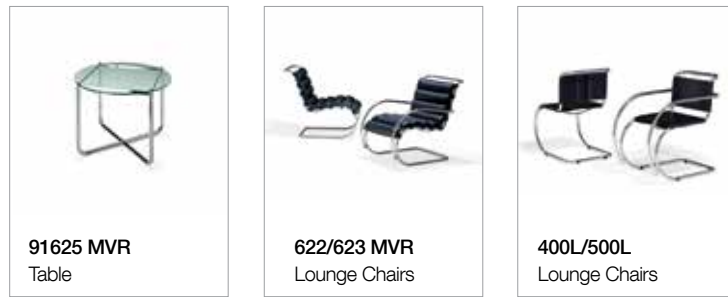

504 MVR
Chair

502MV/503MV MVR
Stool

914 MVR
Square Bench

91625 MVR
Table

622/623 MVR
Lounge Chairs

400L/500L
Lounge Chairs

Pricing / 916 MVR Bench

916 - Large Bench:
$ 4160 List
in standard black leather
$ 4576 List
in colored OFC leathers

Pricing for graded upholstery:

com	col	gr3	gr4	gr5	gr6	gr7	gr8	gr9
4268	4695	4686	4892	5104	5310	5622	5934	6265

915 - Small Bench:
$ 3381 List
in standard black leather
$ 3719 List
in colored OFC leathers

Pricing for graded upholstery:

com	col	gr3	gr4	gr5	gr6	gr7	gr8	gr9
3434	3777	3748	3902	4061	4216	4450	4684	4932

914 - Square Bench:
$ 7703 List
in standard black leather
$ 8473 List
in colored OFC leathers

Pricing for graded upholstery:

com	col	gr3	gr4	gr5	gr6	gr7	gr8	gr9
7206	7927	7555	7726	7903	8075	8335	8595	8870

913 - Square Stool:
$ 2521 List
in standard black leather
$ 2773 List
in colored OFC leathers

Pricing for graded upholstery:

com	col	gr3	gr4	gr5	gr6	gr7	gr8	gr9
2292	2521	2397	2448	2501	2553	2631	2709	2791