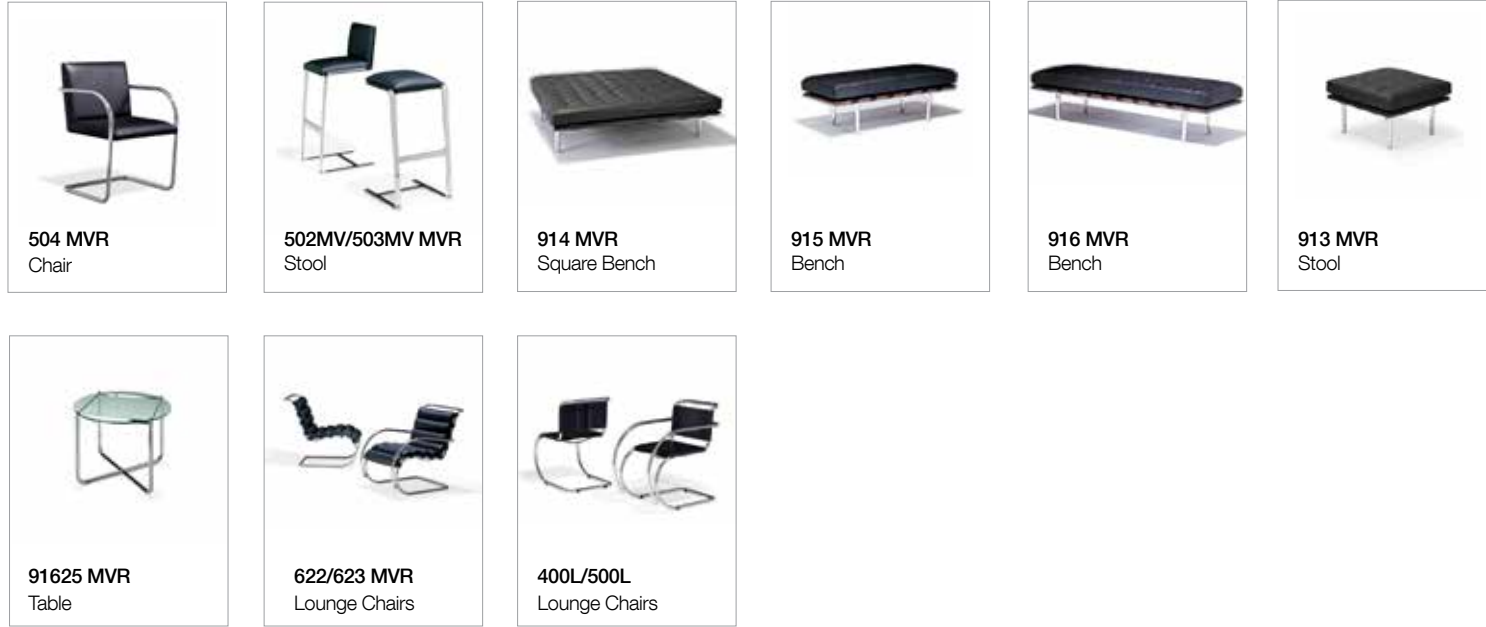

400L Armless Chair

$1117 List in 'OFC' black leather

$1229 List in 'OFC' colors

$1314 List in wicker (400W)

500L Arm Chair

$1638 List in 'OFC' black leather

$1802 List in 'OFC' colors