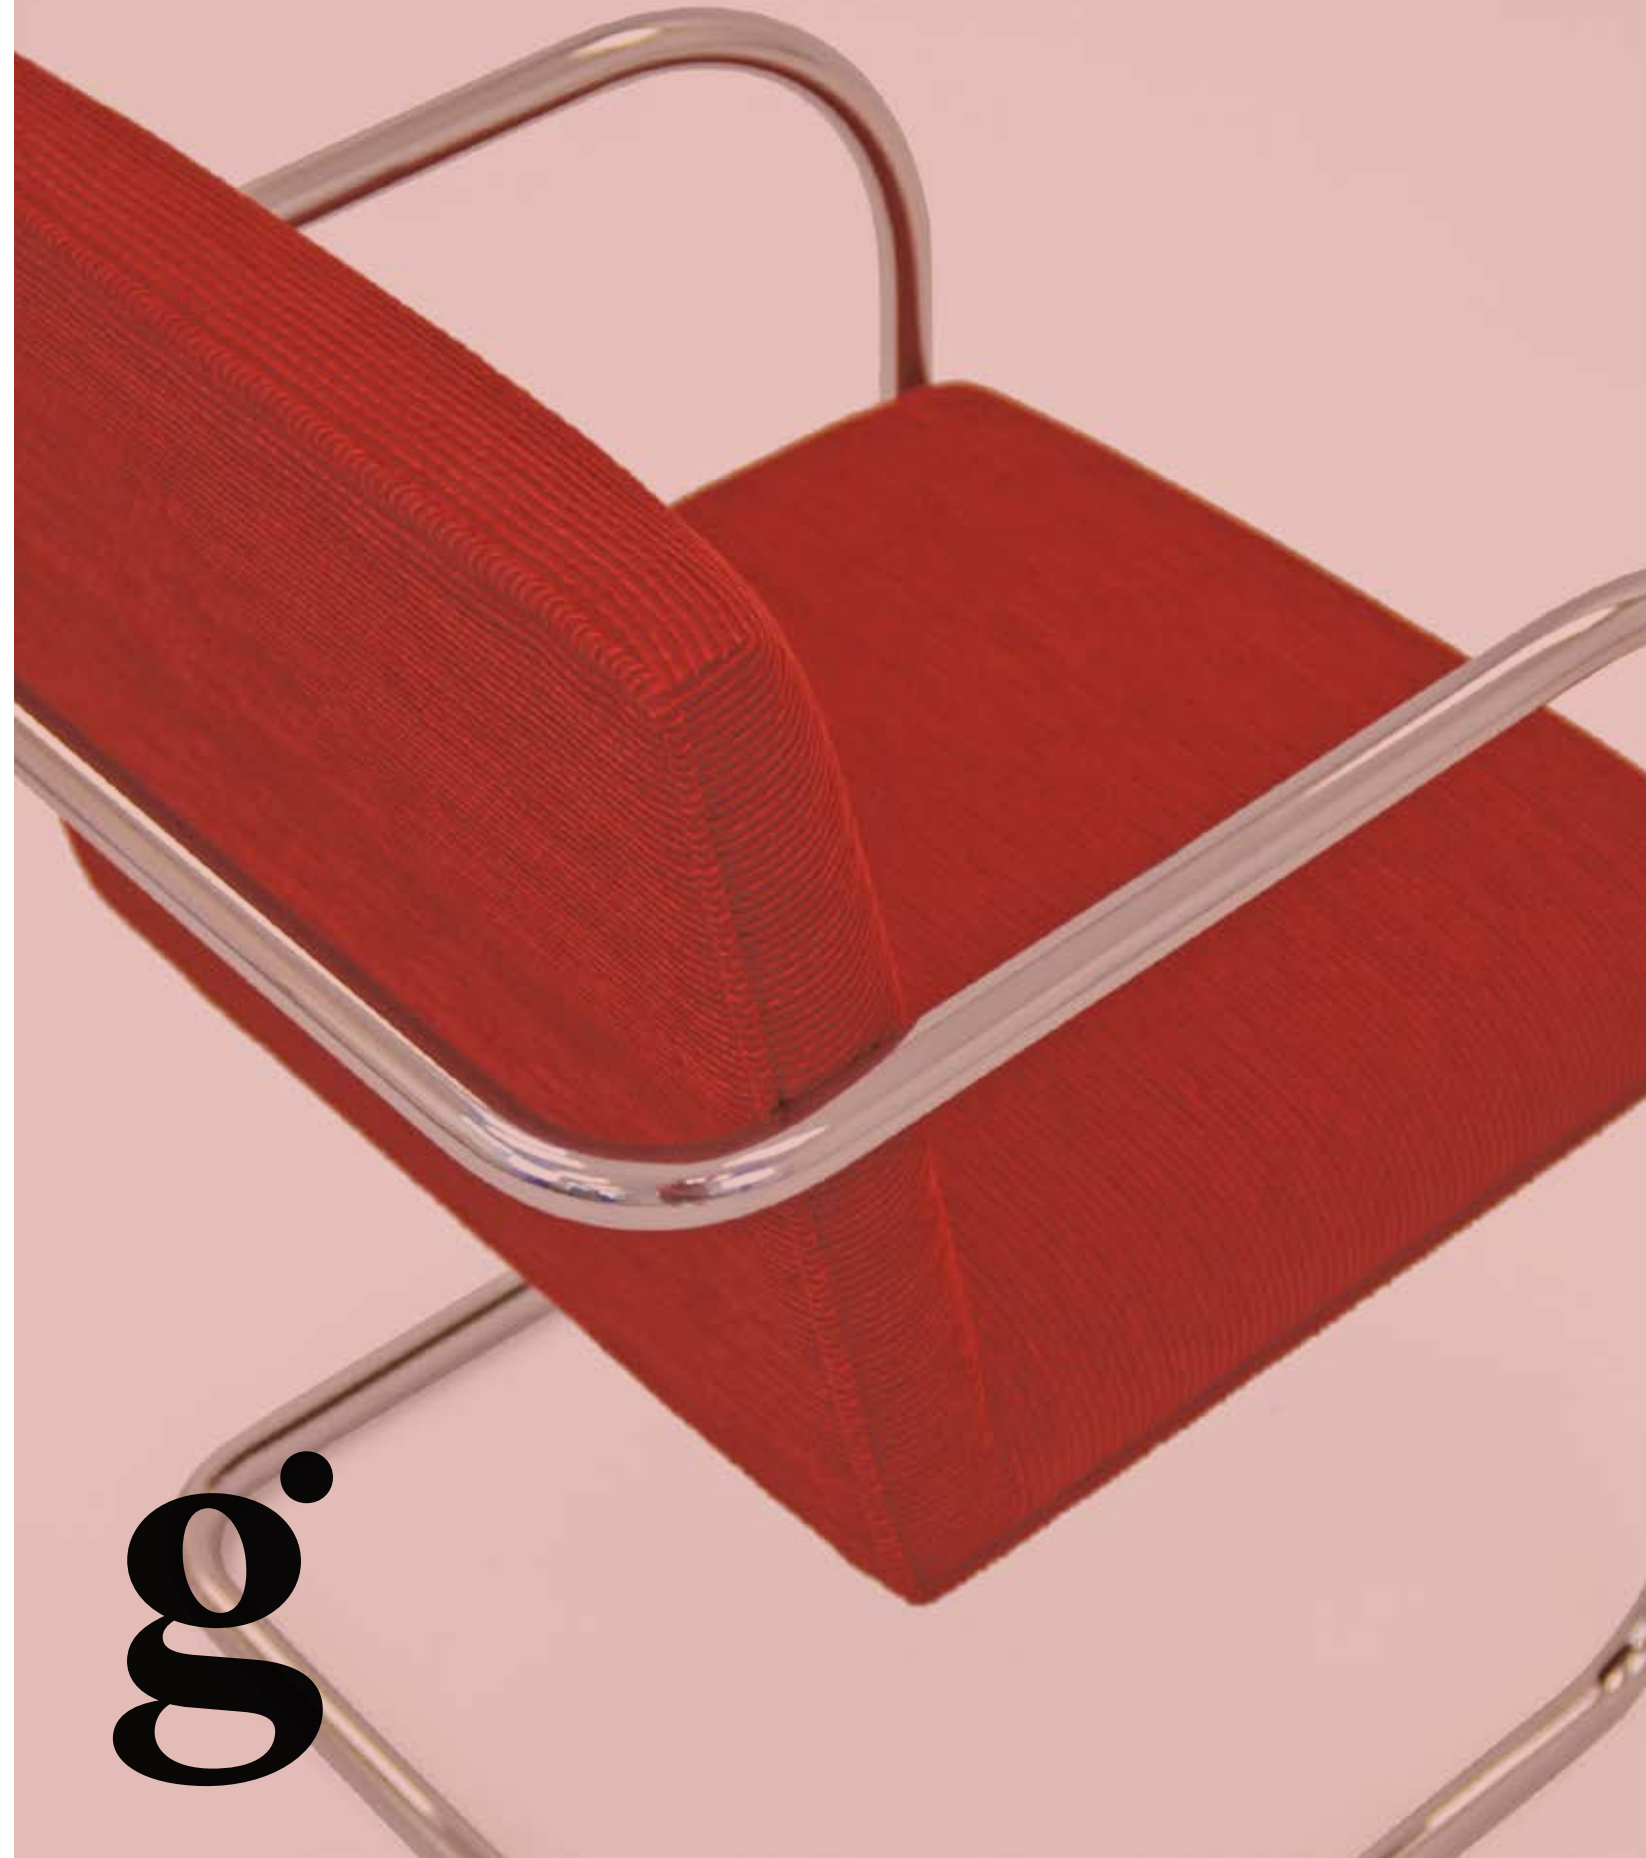

Mies van der Rohe