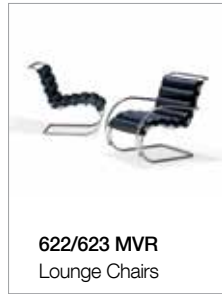

**Mies Van der Rohe Collection**

**Gordon.**

504 MVR  
Chair

502MV/503MV MVR  
Stool

914 MVR  
Square Bench

915 MVR  
Bench

916 MVR  
Bench

913 MVR  
Stool

91625 MVR  
Table

622/623 MVR  
Lounge Chairs

400L/500L  
Lounge Chairs

**Pricing / 504 MVR Tubular Sled Base Arm Chair**

504 - side chair  
\$ 1731 List  
in standard 'OFC' black leather

**Pricing for graded upholstery:**