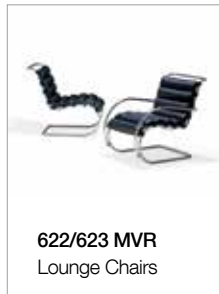

504 MVR  
Chair

502MV/503MV MVR  
Stool

914 MVR  
Square Bench

915 MVR  
Bench

916 MVR  
Bench

913 MVR  
Stool

91625 MVR  
Table

622/623 MVR  
Lounge Chairs

400L/500L  
Lounge Chairs

\$ 1876 List with glass

**623 / 622 Lounge Chairs  
Armless and Arm**

**Dimensions:**

623 MVR Lounge Chair Armless  
W 25" D 36" H 32.5" S tH 16"

622 MVR Lounge Chair w Arms  
W 25" D 36" H 32.5" St Ht 16" Arm Ht 23"