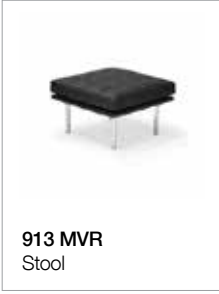

504 MVR  
Chair

502MV/503MV MVR  
Stool

914 MVR  
Square Bench

915 MVR  
Bench

916 MVR  
Bench

913 MVR  
Stool

91625 MVR  
Table

622/623 MVR  
Lounge Chairs

400L/500L  
Lounge Chairs

\$ 1876 List with glass

**623 / 622 Lounge Chairs  
Armless and Arm**

**Dimensions:**

623 MVR Lounge Chair Armless  
W 25" D 36" H 32.5" S tH 16"

622 MVR Lounge Chair w Arms  
W 25" D 36" H 32.5" St Ht 16" Arm Ht 23"