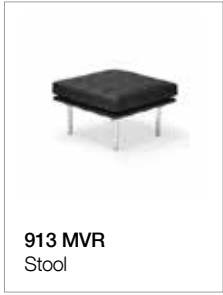

**Mies Van der Rohe Collection**

**Gordon.**

504 MVR  
Chair

502MV/503MV MVR  
Stool

914 MVR  
Square Bench

915 MVR  
Bench

916 MVR  
Bench

913 MVR  
Stool

91625 MVR  
Table

622/623 MVR  
Lounge Chairs

400L/500L  
Lounge Chairs

**Pricing / 504 MVR Tubular Sled Base Arm Chair**

504 - side chair  
\$ 1731 List  
in standard 'OFC' black leather

**Pricing for graded upholstery:**