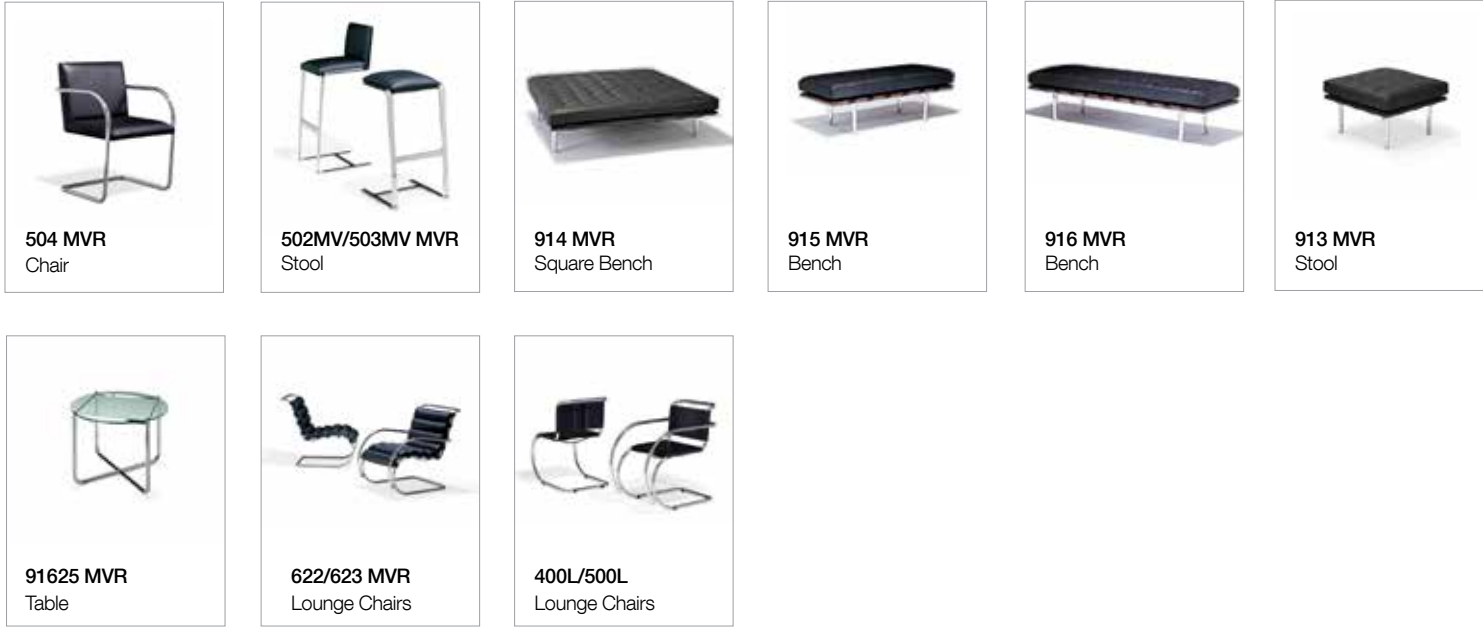

504 MVR
Chair

502MV/503MV MVR
Stool

914 MVR
Square Bench

915 MVR
Bench

916 MVR
Bench

913 MVR
Stool

91625 MVR
Table

622/623 MVR
Lounge Chairs

400L/500L
Lounge Chairs

622 Arm Chair:
$ 4070 List
in standard black leather
$4477 List
in colored OFC leathers

Pricing for graded upholstery:

com	col	gr3	gr4	gr5	gr6	gr7	gr8	gr9
3669	4036	3887	3994	4105	4212	4374	4537	4709

623 - Armless Chair:
$ 3582 List
in standard black leather
$3940 List
in colored OFC leathers

Pricing for graded upholstery:

com	col	gr3	gr4	gr5	gr6	gr7	gr8	gr9
3291	3620	3509	3616	3727	3834	3996	4159	4331