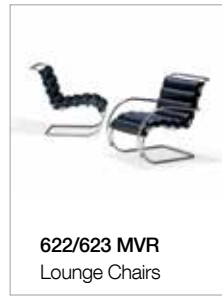

400L Armless Chair

$1117 List in 'OFC' black leather

$1229 List in 'OFC' colors

$1314 List in wicker (400W)

500L Arm Chair

$1638 List in 'OFC' black leather

$1802 List in 'OFC' colors