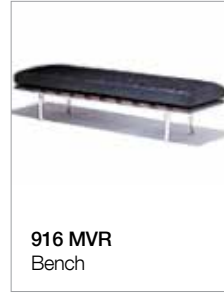

400L Armless Chair

$1117 List in 'OFC' black leather

$1229 List in 'OFC' colors

$1314 List in wicker (400W)

500L Arm Chair

$1638 List in 'OFC' black leather

$1802 List in 'OFC' colors