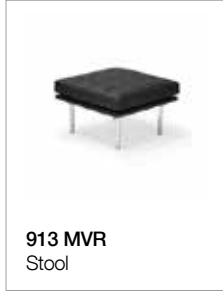

400L Armless Chair

$1117 List in 'OFC' black leather

$1229 List in 'OFC' colors

$1314 List in wicker (400W)

500L Arm Chair

$1638 List in 'OFC' black leather

$1802 List in 'OFC' colors