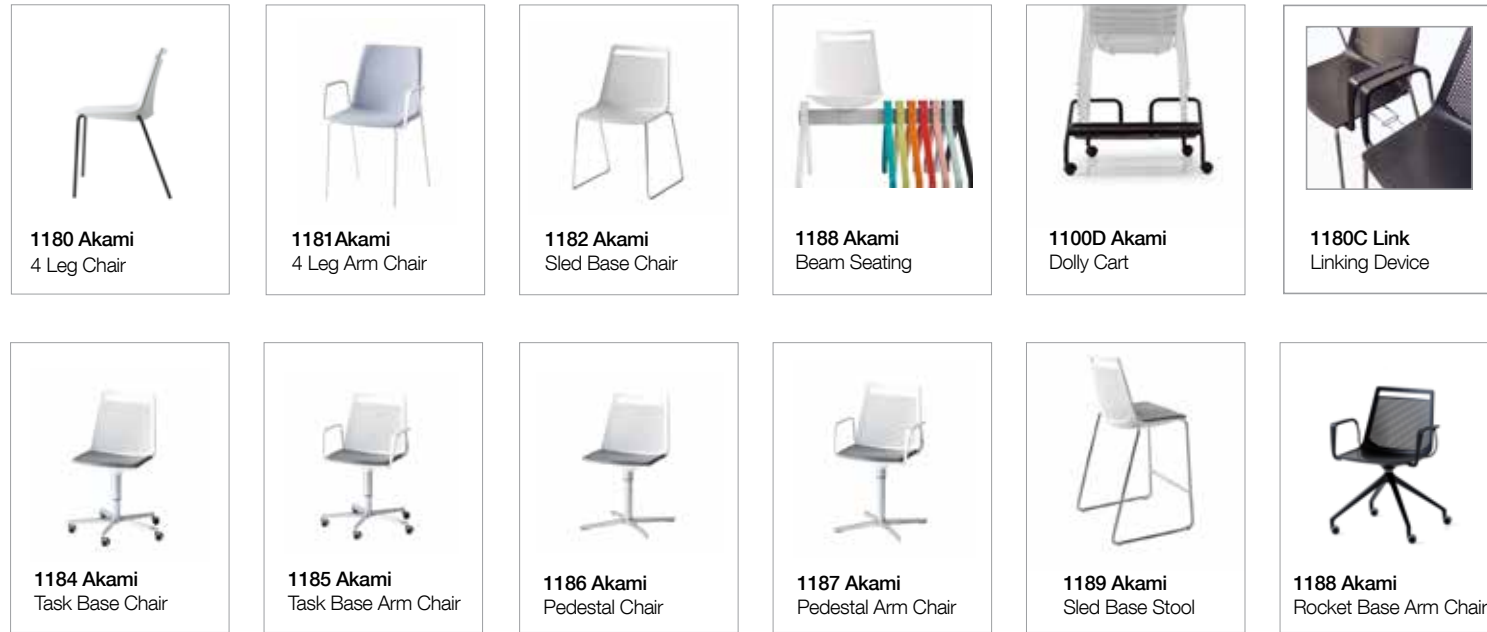

1189 Barstool:

Chrome Frame
$ 444 List

White Frame
$ 512 List

1189 Barstool:

Seat Only Upholstery

	com	col	gr3	gr4	gr5	gr6	gr7	gr8	gr9
chrome	607	669	661	690	718	744	785	826	868
white	677	745	732	759	787	813	855	895	938

Full upholstery

	com	col	gr3	gr4	gr5	gr6	gr7	gr8	gr9
chrome	592	651	683	728	776	821	888	957	1028
white	662	729	755	800	847	891	959	1028	1098

1189-24 Counterstool:

Chrome Frame
$ 444 List

White Frame
$ 512 List

1189-24 Counterstool:

Seat Only Upholstery

	com	col	gr3	gr4	gr5	gr6	gr7	gr8	gr9
chrome	607	669	661	690	718	744	785	826	868
white	677	745	732	759	787	813	855	895	938

Full upholstery

	com	col	gr3	gr4	gr5	gr6	gr7	gr8	gr9
chrome	592	651	683	728	776	821	888	957	1028
white	662	729	755	800	847	891	959	1028	1098