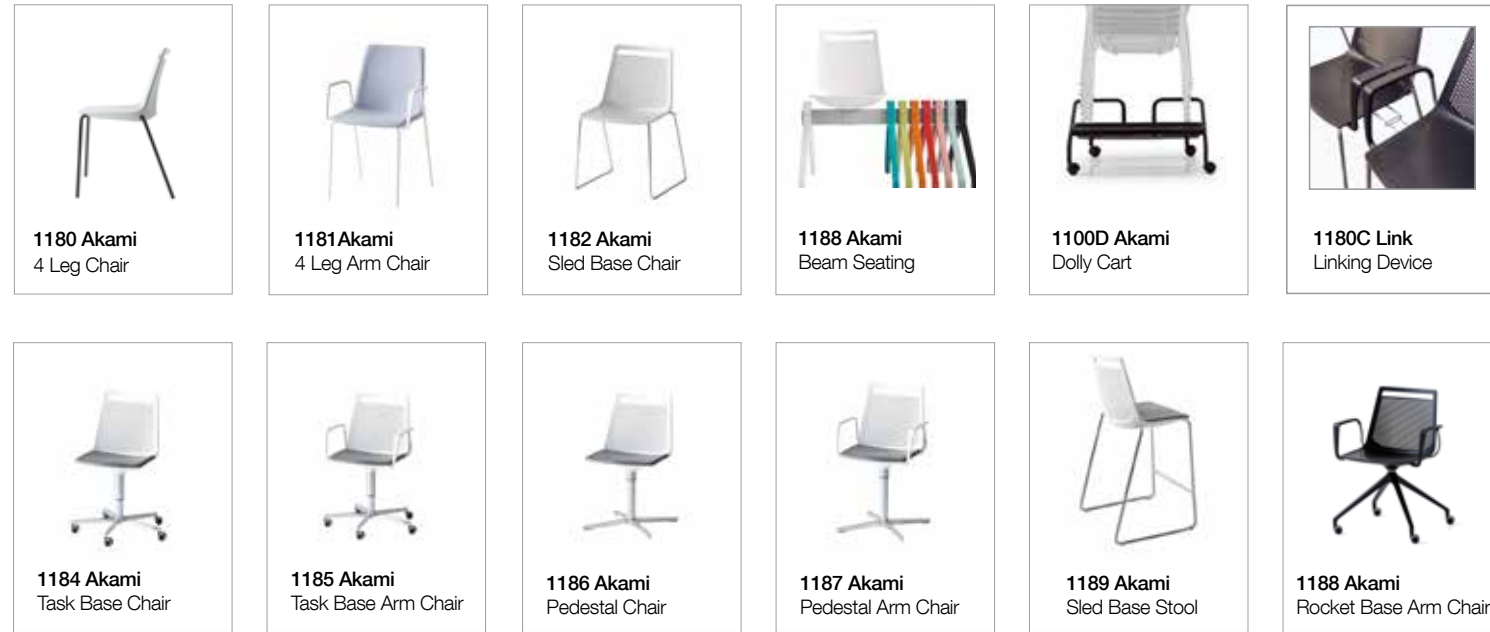

Pricing / Akami 1185 - Task Base Arm Chair

Seat Only Upholstery

	<i>com</i>	<i>col</i>	<i>gr3</i>	<i>gr4</i>	<i>gr5</i>	<i>gr6</i>	<i>gr7</i>	<i>gr8</i>	<i>gr9</i>
chrome	925	1018	980	1007	1035	1062	1103	1143	1186

Full upholstery

	<i>com</i>	<i>col</i>	<i>gr3</i>	<i>gr4</i>	<i>gr5</i>	<i>gr6</i>	<i>gr7</i>	<i>gr8</i>	<i>gr9</i>
chrome	972	1069	1082	1142	1203	1264	1352	1434	1513

Chrome Frame
$ 830 List