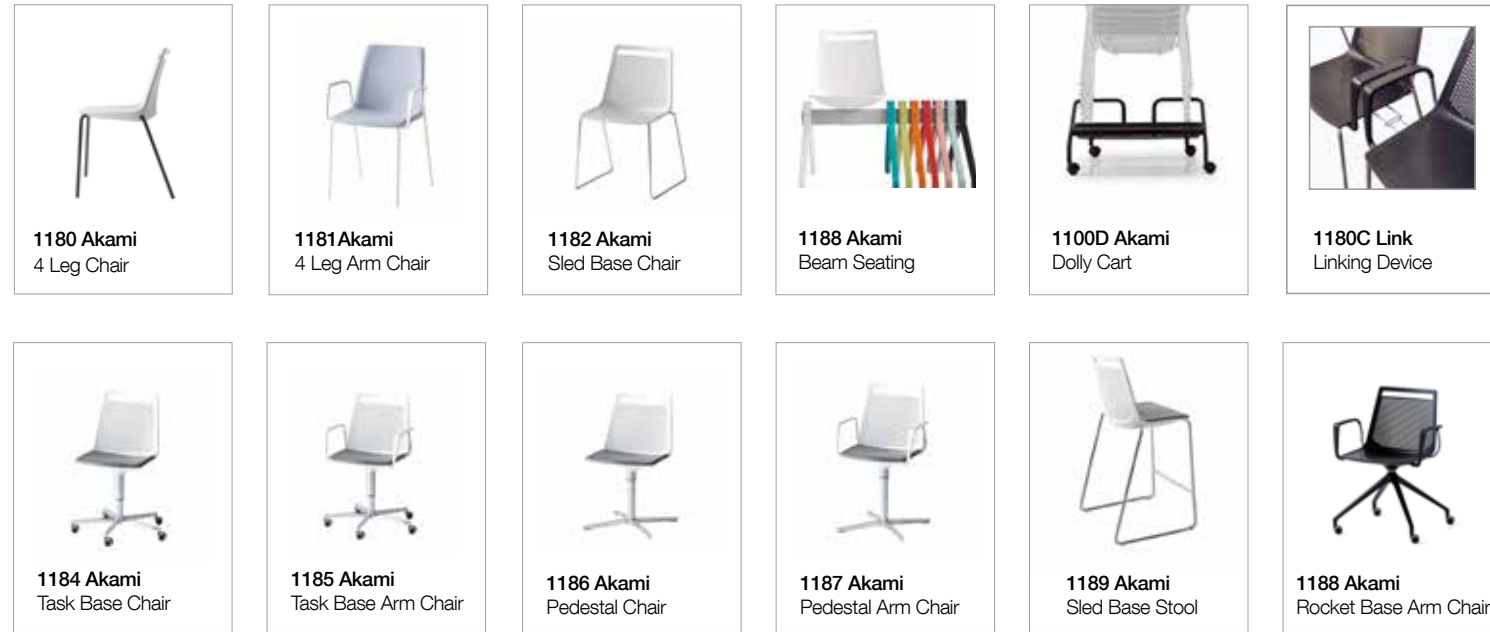

Pricing / Akami 1186- Pedestal Base Chair

Seat Only Upholstery

	<i>com</i>	<i>col</i>	<i>gr3</i>	<i>gr4</i>	<i>gr5</i>	<i>gr6</i>	<i>gr7</i>	<i>gr8</i>	<i>gr9</i>
chrome	815	898	870	898	926	953	994	1034	1076

Full upholstery

	<i>com</i>	<i>col</i>	<i>gr3</i>	<i>gr4</i>	<i>gr5</i>	<i>gr6</i>	<i>gr7</i>	<i>gr8</i>	<i>gr9</i>
chrome	847	932	956	1017	1077	1138	1226	1308	1387

Chrome Frame
$ 710 List