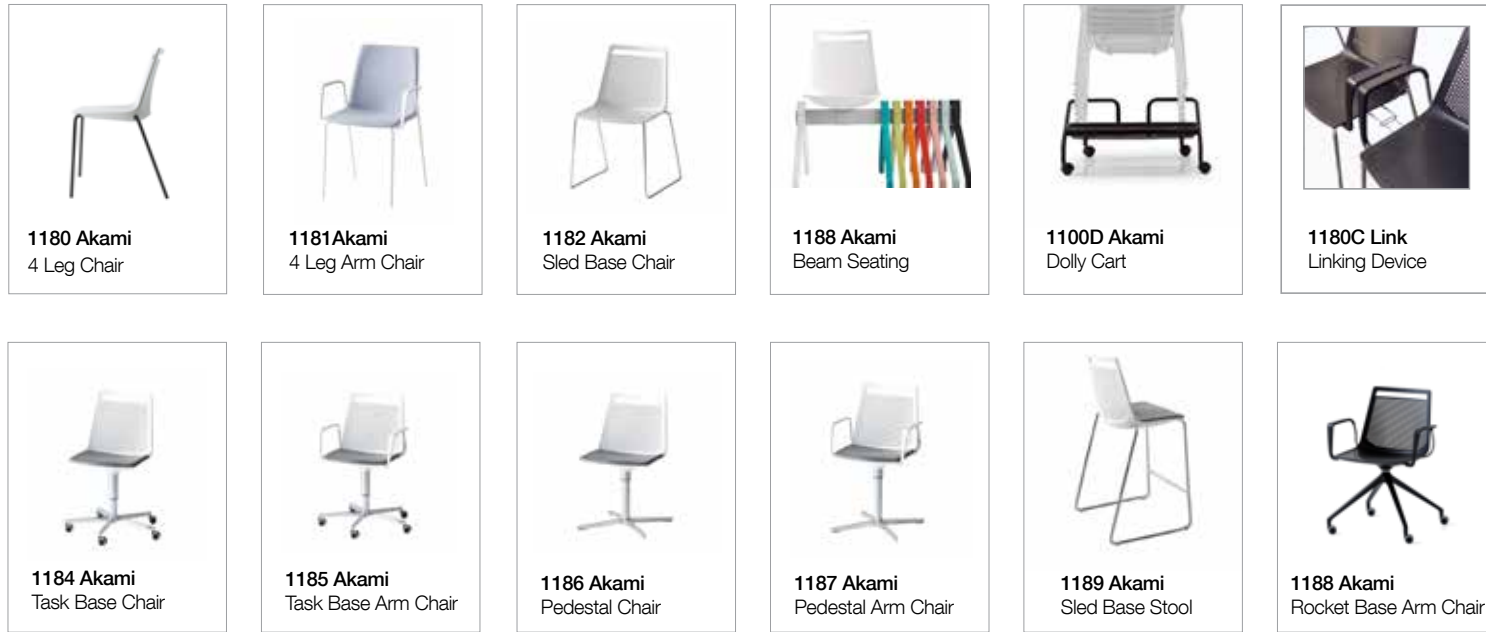

Seat Only Upholstery

	com	col	gr3	gr4	gr5	gr6	gr7	gr8	gr9
chrome	486	536	595	656	718	778	866	947	1028
paint	536	589	645	705	766	827	915	997	1076

Full upholstery

	com	col	gr3	gr4	gr5	gr6	gr7	gr8	gr9
chrome	647	711	734	777	822	864	929	994	1063
paint	686	755	774	816	861	904	968	1034	1102

Chrome Frame
$ 343 List

Painted Frame
$ 393 List

Outdoor Frame
$ 393 List

Accessories:

Dolly Cart
$378 List

Black steel frame with casters. Stacks up to 20 chairs high without upholstery. 12 chairs recommended when upholstered.

Ganging Device
$60 List per chair

Stored inside seat pan below seat. Links to neighboring chair when extended.

Akami Beam Seating

Please call for price and specification details.