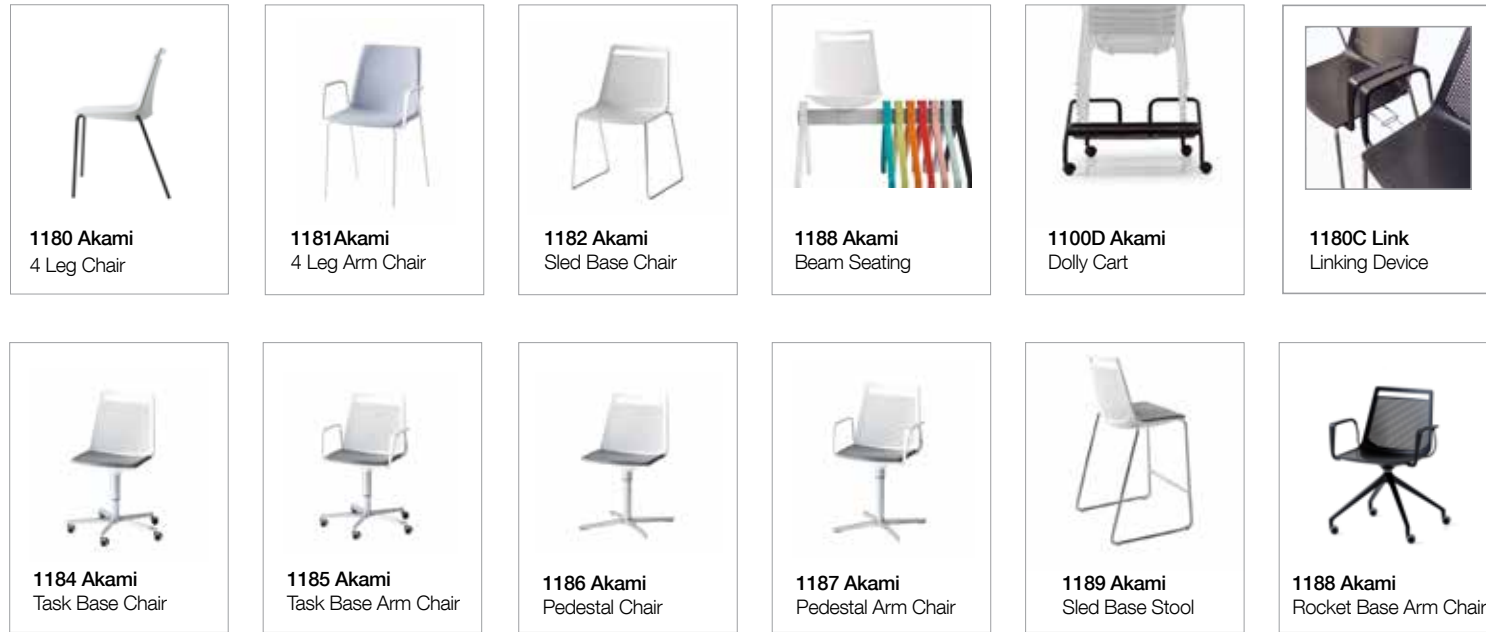

Pricing / Akami 1181 - 4 Leg Arm Chair

Seat Only Upholstery

	com	col	gr3	gr4	gr5	gr6	gr7	gr8	gr9
chrome	561	616	615	642	671	697	738	779	821
paint	594	653	649	676	704	730	772	812	854

Full upholstery

	com	col	gr3	gr4	gr5	gr6	gr7	gr8	gr9
chrome	568	625	677	738	800	859	947	1030	1109
paint	606	668	716	777	837	898	986	1068	1147

Chrome Frame
$ 426 List

Painted Frame
$ 464 List

Outdoor Frame
$ 464 List

Accessories:

Dolly Cart
$378 List

Black steel frame with casters. Stacks up to 20 chairs high without upholstery. 12 chairs recommended when upholstered.

Ganging Device
$60 List per chair

Stored inside seat pan below seat. Links to neighboring chair when extended.

Akami Beam Seating

Please call for price and specification details.