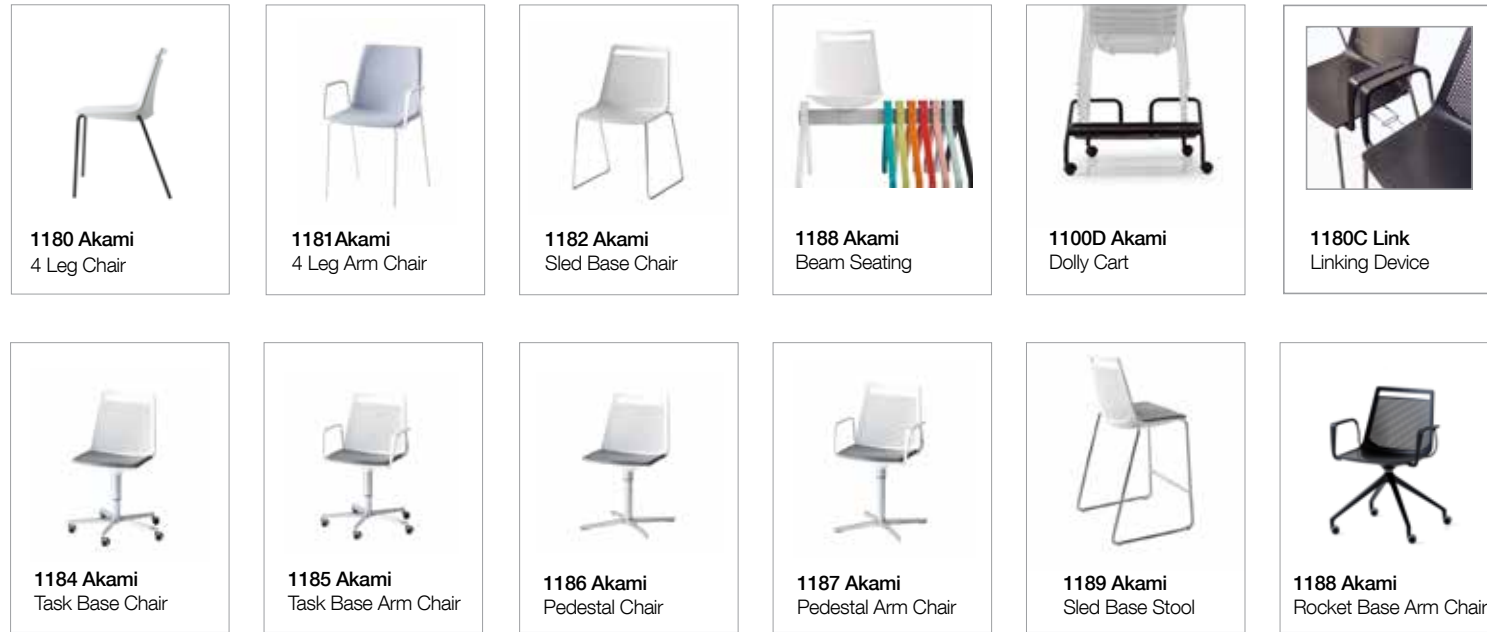

We encourage clients to reference our sustainability overview at: [www.gordonisgood.com/sustainability](http://www.gordonisgood.com/sustainability).

**Pricing / Akami 1182 - Sled base Side Chair**

**Seat Only Upholstery**