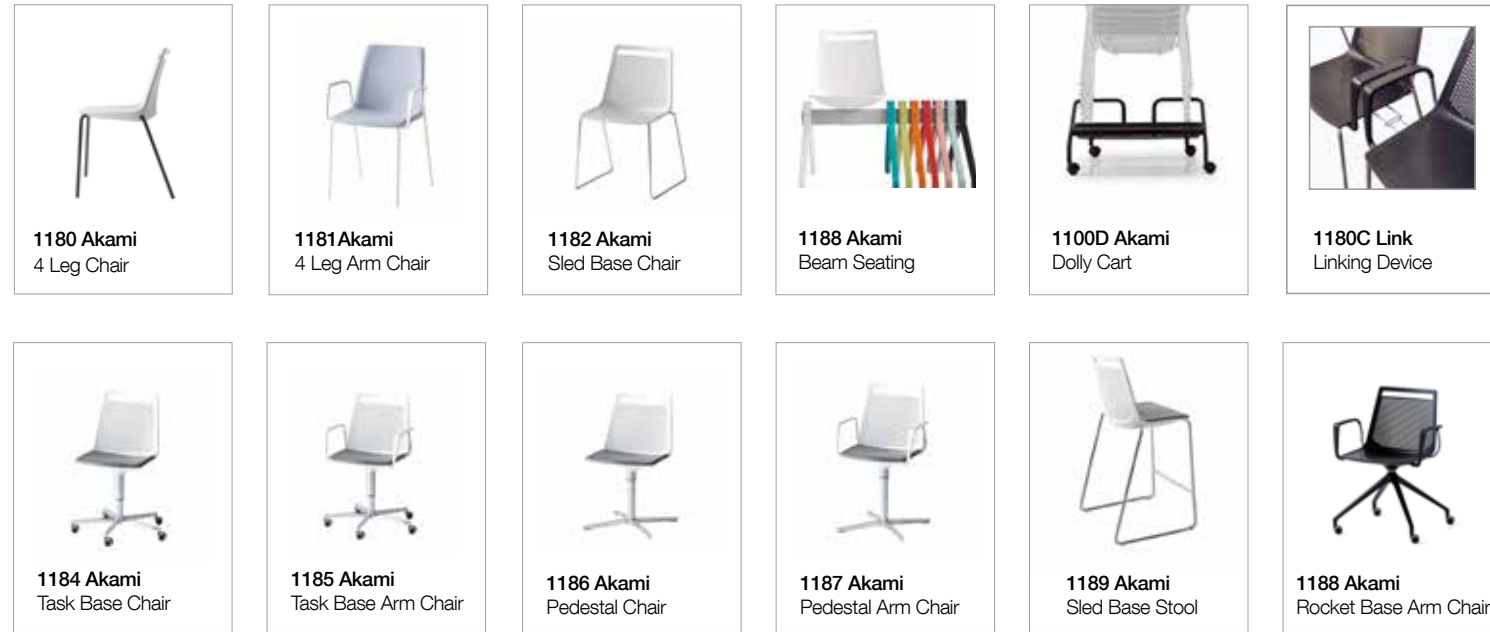

Pricing / Akami 1184 - Task Base Side Chair

Seat Only Upholstery

	<i>com</i>	<i>col</i>	<i>gr3</i>	<i>gr4</i>	<i>gr5</i>	<i>gr6</i>	<i>gr7</i>	<i>gr8</i>	<i>gr9</i>
chrome	872	959	926	954	982	1008	1049	1090	1133

Full upholstery

	<i>com</i>	<i>col</i>	<i>gr3</i>	<i>gr4</i>	<i>gr5</i>	<i>gr6</i>	<i>gr7</i>	<i>gr8</i>	<i>gr9</i>
chrome	912	1004	1021	1083	1143	1203	1292	1374	1453